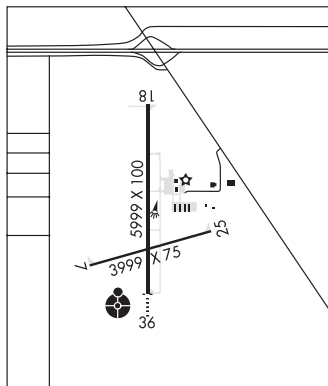

PEOTONE N41°16.18' W87°47.46' NOTAM FILE IKK.
(L) **VORTACW** 113.2 EON Chan 79 190° 12.1 NM to Greater Kankakee. 689/2E.

CHICAGO
L-28H

PERCIVAL SPRINGS (See WATSON on page 91)

PERU

ILLINOIS VALLEY RGNL—WALTER A DUNCAN FLD (VYS)(KVYS) 1 E UTC-6(-5DT) N41°21.01'

CHICAGO
H-5D, L-28H
IAP

W89°09.18'
654 B NOTAM FILE VYS
RWY 18-36: H5999X100 (ASPH) S-24, D-70 MIRL 0.3% up N
RWY 18: Pole.
RWY 36: ODALS.
RWY 07-25: H3999X75 (ASPH) S-24 MIRL
RWY 07: REIL.
RWY 25: REIL.

SERVICE: S4 **FUEL** 100LL, JET A+ **OX** 1, 3 **LGT** MIRL 18-36 preset low ints; to increase ints and **ACTIVATE** REIL Rwy 07, Rwy 25, MIRL Rwy 07-25, Rwy 18-36, ODALS Rwy 36—CTAF.

AIRPORT REMARKS: Attended Mon-Fri 1300-2300Z‡, Sat-Sun 1400-2200Z‡.

AIRPORT MANAGER: 815-223-2003
WEATHER DATA SOURCES: AWOS-3 120.025 (815) 223-8442.
COMMUNICATIONS: CTAF/UNICOM 123.0

Ⓡ **CHICAGO CENTER APP/DEP CON** 123.75

CLEARANCE DELIVERY PHONE: For CD ctc Chicago ARTCC at 630-906-8921.

RADIO AIDS TO NAVIGATION: NOTAM FILE IKK.

BRADFORD (H) (H) VORTACW 114.7 BDF Chan 94 N41°09.58' W89°35.27' 060° 22.8 NM to fld. 810/0E.

VOR portion unusable:
189°-199° blo 3,500' btn 25 and 35 NM

PINCKNEYVILLE/DU QUOIN (PJY)(KPJY) 6 SE UTC-6(-5DT) N37°58.67' W89°21.63'

ST LOUIS
L-16H
IAP

400 B TPA—See Remarks NOTAM FILE STL
RWY 18-36: H3999X60 (ASPH) S-12.5, D-15.8 MIRL
RWY 18: REIL. PAPI(P2L)—GA 3.0° TCH 44'.
RWY 36: REIL. PAPI(P2L)—GA 3.0° TCH 44'. Road.

SERVICE: **FUEL** 100LL **LGT** ACTIVATEREIL Rwy 18 & 36. MIRL Rwy 18-36 preset to low intst, to incr intst & actv—CTAF. Rwy 18 PAPI unusbl byd 8° right of cntrl.

AIRPORT REMARKS: Attended irregularly. Wildlife on and invof arpt. Ultralight ops on and invof arpt. Fuel is self svc with credit card. For emergency call police department 618-357-8231 or 911. For service call acft maintenance, 618-443-2002. TPA—800 (400) ultralights, 1200 (800) all other acft. Ultralight tkf and ldg ops on grass on west side of rwy.

AIRPORT MANAGER: 618-542-8596
COMMUNICATIONS: CTAF/UNICOM 122.8
Ⓡ **KANSAS CITY CENTER APP/DEP CON** 127.475

CLEARANCE DELIVERY PHONE: For CD ctc Kansas City ARTCC at 913-254-8508.

RADIO AIDS TO NAVIGATION: NOTAM FILE ENL.

CENTRALIA (VH) (H) VORTAC 115.0 ENL Chan 97 N38°25.20' W89°09.54' 196° 28.2 NM to fld. 546/4E.

VOR unusable:
077°-083° byd 40 NM
100°-134° blo 3,000'
120°-137° byd 40 NM
135°-140° blo 2,700'
149°-154° byd 40 NM
161°-169° byd 40 NM
172°-178° byd 40 NM
182°-192° byd 40 NM blo 18,000'
216°-224° byd 40 NM
293°-298° byd 40 NM
304°-309° byd 40 NM
319°-326° byd 40 NM