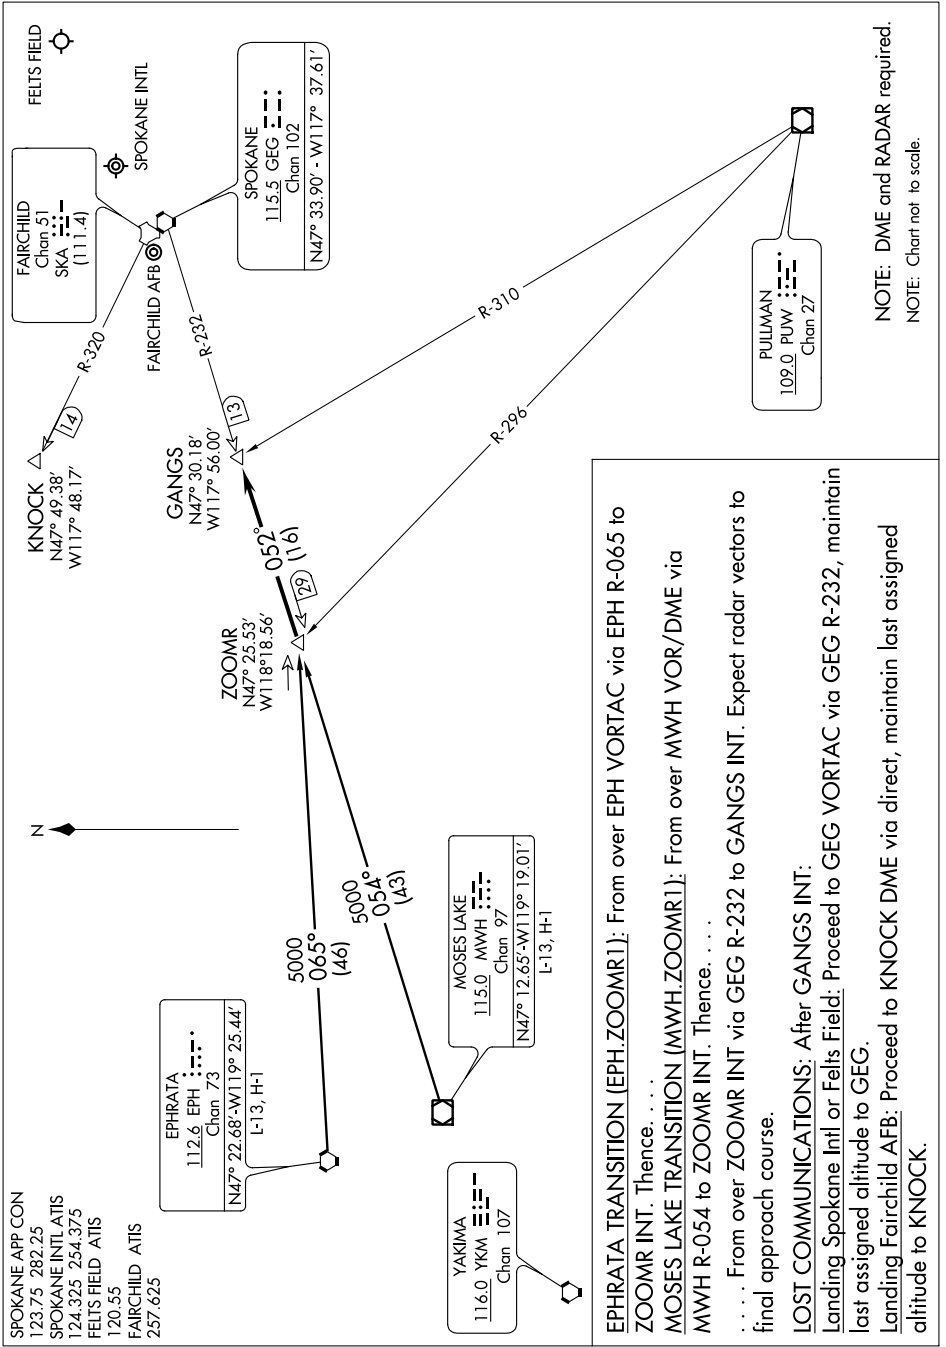

ZOOMR ONE ARRIVAL (ZOOMR.ZOOMR1)

SPOKANE, WASHINGTON

NW-1, 31 MAR 2016 to 28 APR 2016

ZOOMR ONE ARRIVAL (ZOOMR.ZOOMR1)

SPOKANE, WASHINGTON