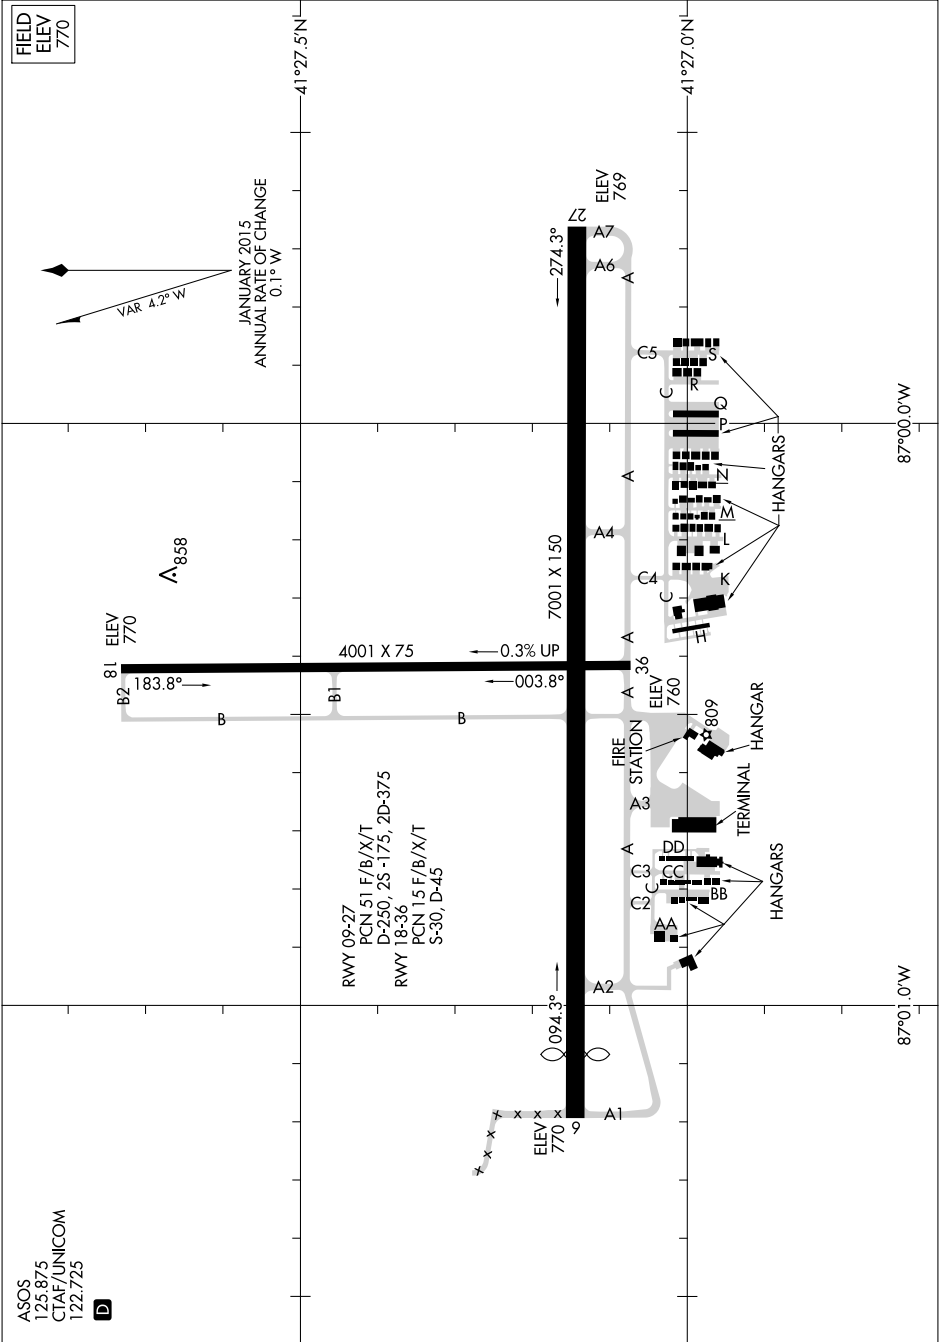

AIRPORT DIAGRAM

AL-5460 (FAA)

PORTER COUNTY RGNL (VPZ)
VALPARAISO, INDIANA

EC-2, 02 FEB 2017 to 02 MAR 2017

EC-2, 02 FEB 2017 to 02 MAR 2017

AIRPORT DIAGRAM

VALPARAISO, INDIANA
PORTER COUNTY RGNL (VPZ)