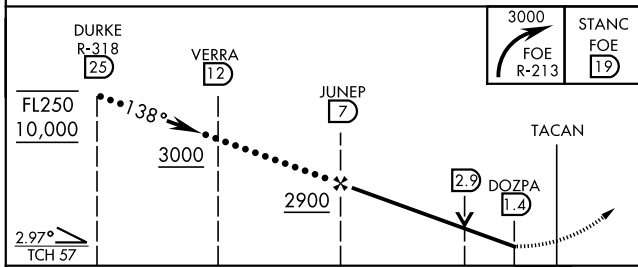

▼ * Inoperative table does not apply.

SALS **(A2)**

MISSED APPROACH: Climbing right turn to 3000 via FOE TACAN R-213 to STANC/19 DME and hold.

ATIS 128.25	KANSAS CITY CENTER 123.8 343.7	FORBES TOWER ★ 120.8 (CTAF) 340.2	GND CON 121.7 275.8	ASOS
-----------------------	--	---	-------------------------------	------

NC-2, 02 MAR 2017 to 30 MAR 2017

NC-2, 02 MAR 2017 to 30 MAR 2017

EMERG SAFE ALT 100 NM 3600

CATEGORY	C	D	E
S-13 *	1600-1¼ 535 (600-1¼)	1600-1½ 535	(600-1½)
CIRCLING	1600-1½ 522 (600-1½)	1700-2 622 (700-2)	1720-2¼ 642 (700-2¼)