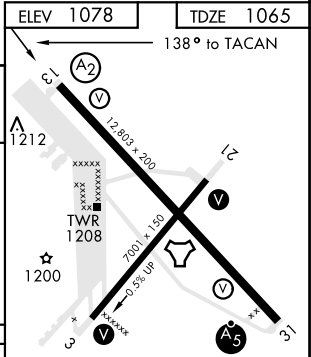

HI-TACAN RWY 13

TACAN FOE Chan 53	APCH CRS 138°	Rwy ldg 12,803 TDZE 1065 Arpt Elev 1078	JAL-424 [USAF]	TOPEKA RGNL (KFOE)
-----------------------------	-------------------------	--	----------------	--------------------

▼ * Inoperative table does not apply.

SALS **(A2)**

MISSED APPROACH: Climbing right turn to 3000 via FOE TACAN R-213 to STANC/19 DME and hold.

ATIS 128.25	KANSAS CITY CENTER 123.8 343.7	FORBES TOWER ★ 120.8 (CTAF) 340.2	GND CON 121.7 275.8	ASOS
-----------------------	--	---	-------------------------------	------

NC-2, 02 MAR 2017 to 30 MAR 2017

NC-2, 02 MAR 2017 to 30 MAR 2017

EMERG SAFE ALT 100 NM 3600

CATEGORY	C	D	E
S-13 *	1600-1¼ 535 (600-1¼)	1600-1½ 535	(600-1½)
CIRCLING	1600-1½ 522 (600-1½)	1700-2 622 (700-2)	1720-2¼ 642 (700-2¼)