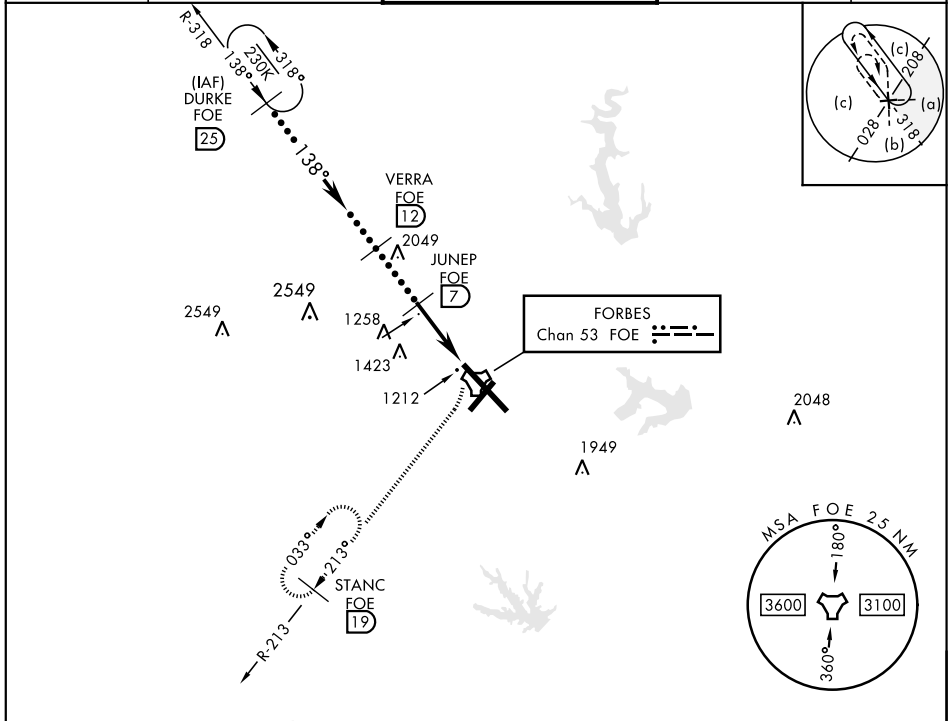

HI-TACAN RWY 13

TACAN FOE Chan 53	APCH CRS 138°	Rwy ldg 12,803 TDZE 1065 Arpt Elev 1078	JAL-424 [USAF]	TOPEKA RGNL (KFOE)
-----------------------------	-------------------------	--	----------------	--------------------

▼ * Inoperative table does not apply.

SALS **(A2)**

MISSED APPROACH: Climbing right turn to 3000 via FOE TACAN R-213 to STANC/19 DME and hold.

ATIS 128.25	KANSAS CITY CENTER 123.8 343.7	FORBES TOWER ★ 120.8 (CTAF) 340.2	GND CON 121.7 275.8	ASOS
-----------------------	--	---	-------------------------------	------

NC-2, 02 MAR 2017 to 30 MAR 2017

NC-2, 02 MAR 2017 to 30 MAR 2017

EMERG SAFE ALT 100 NM 3600

CATEGORY	C	D	E
S-13 *	1600-1¼ 535 (600-1¼)	1600-1½ 535	(600-1½)
CIRCLING	1600-1½ 522 (600-1½)	1700-2 622 (700-2)	1720-2¼ 642 (700-2¼)

MIRL Rwy 3-21
REIL Rwy 3, 13, and 21
HIRL Rwy 13-31

HI-TACAN RWY 13