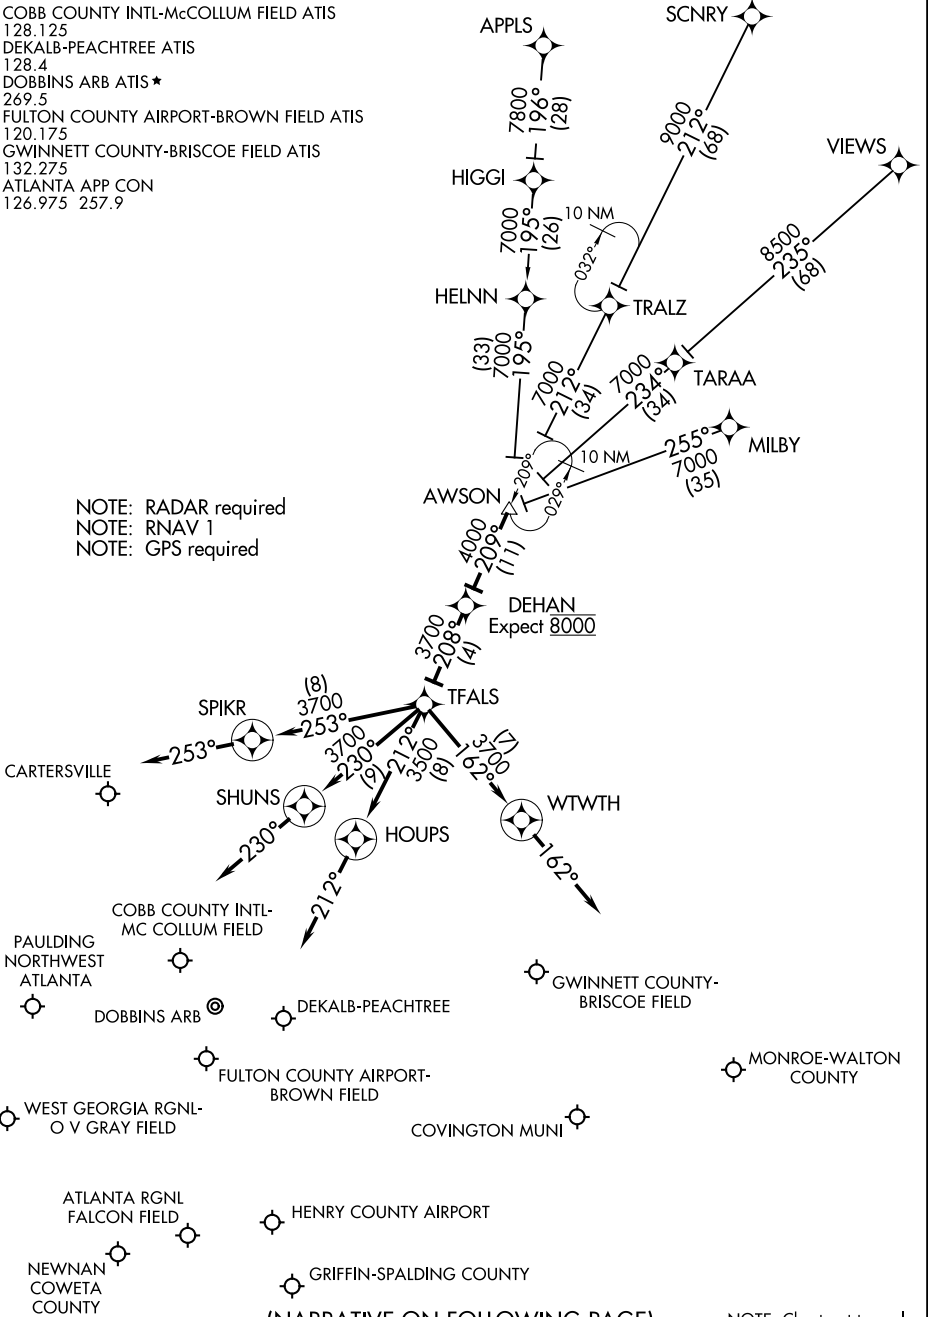

(AWSON.DEHAN1) 16315

DEHAN ONE ARRIVAL (RNAV)

ST-469 (FAA)

ATLANTA, GEORGIA

COBB COUNTY INTL-McCOLLUM FIELD ATIS
128.125
DEKALB-PEACHTREE ATIS
128.4
DOBBINS ARB ATIS *
269.5
FULTON COUNTY AIRPORT-BROWN FIELD ATIS
120.175
GWINNETT COUNTY-BRISCOE FIELD ATIS
132.275
ATLANTA APP CON
126.975 257.9

NOTE: RADAR required
NOTE: RNAV 1
NOTE: GPS required

(NARRATIVE ON FOLLOWING PAGE)

NOTE: Chart not to scale.

DEHAN ONE ARRIVAL (RNAV)

(AWSON.DEHAN1) 15SEP16

ATLANTA, GEORGIA

SE-4, 30 MAR 2017 to 27 APR 2017

SE-4, 30 MAR 2017 to 27 APR 2017