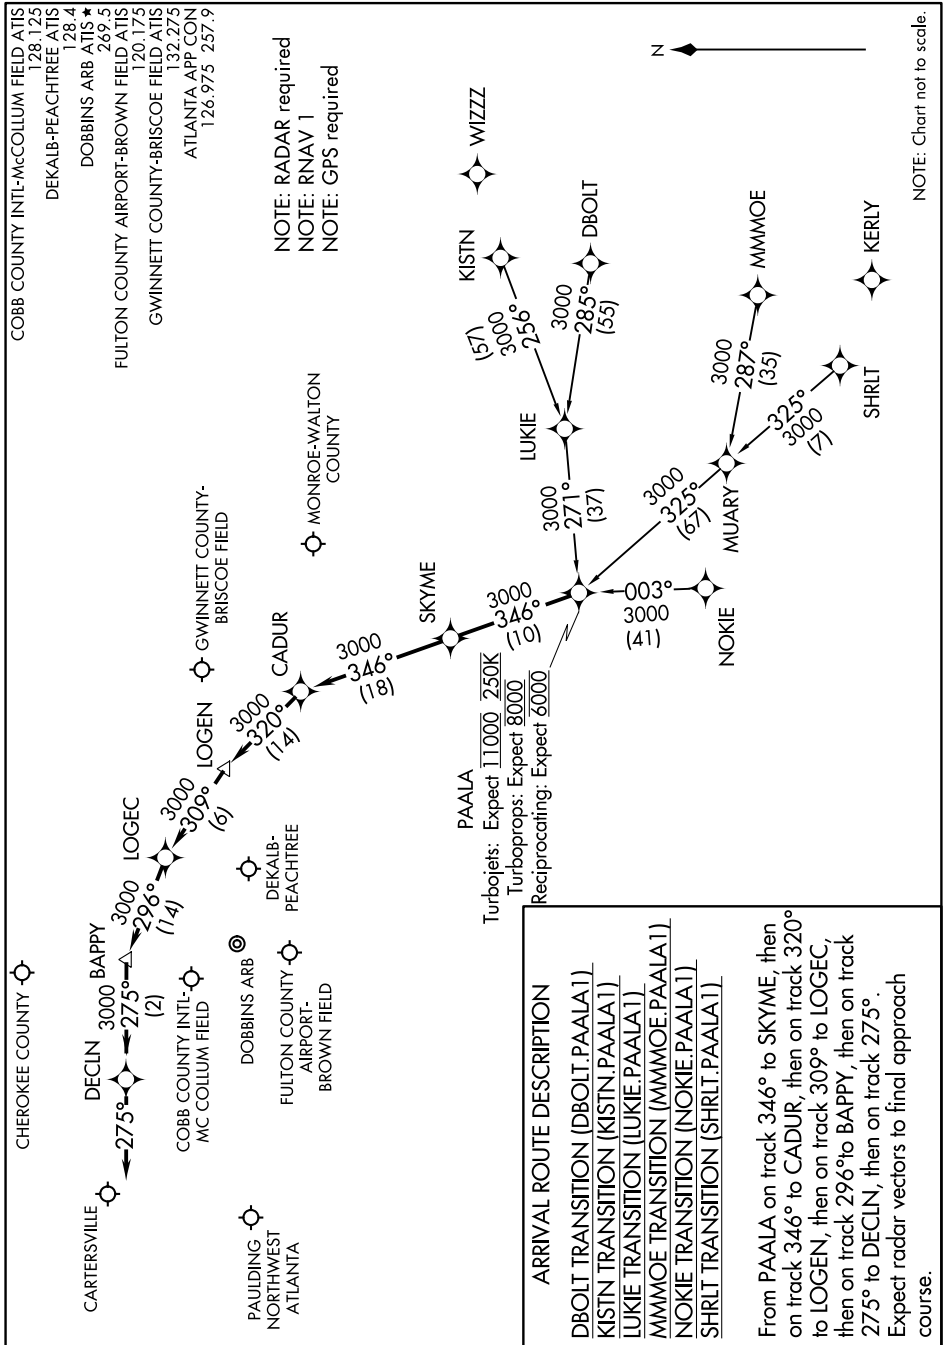

(PAALA.PAALA1) 16315

PAALA ONE ARRIVAL (RNAV)

ST-469 (FAA)

ATLANTA, GEORGIA

SE-4, 30 MAR 2017 to 27 APR 2017

SE-4, 30 MAR 2017 to 27 APR 2017

PAALA ONE ARRIVAL (RNAV)

(PAALA.PAALA1) 15SEP16

ATLANTA, GEORGIA