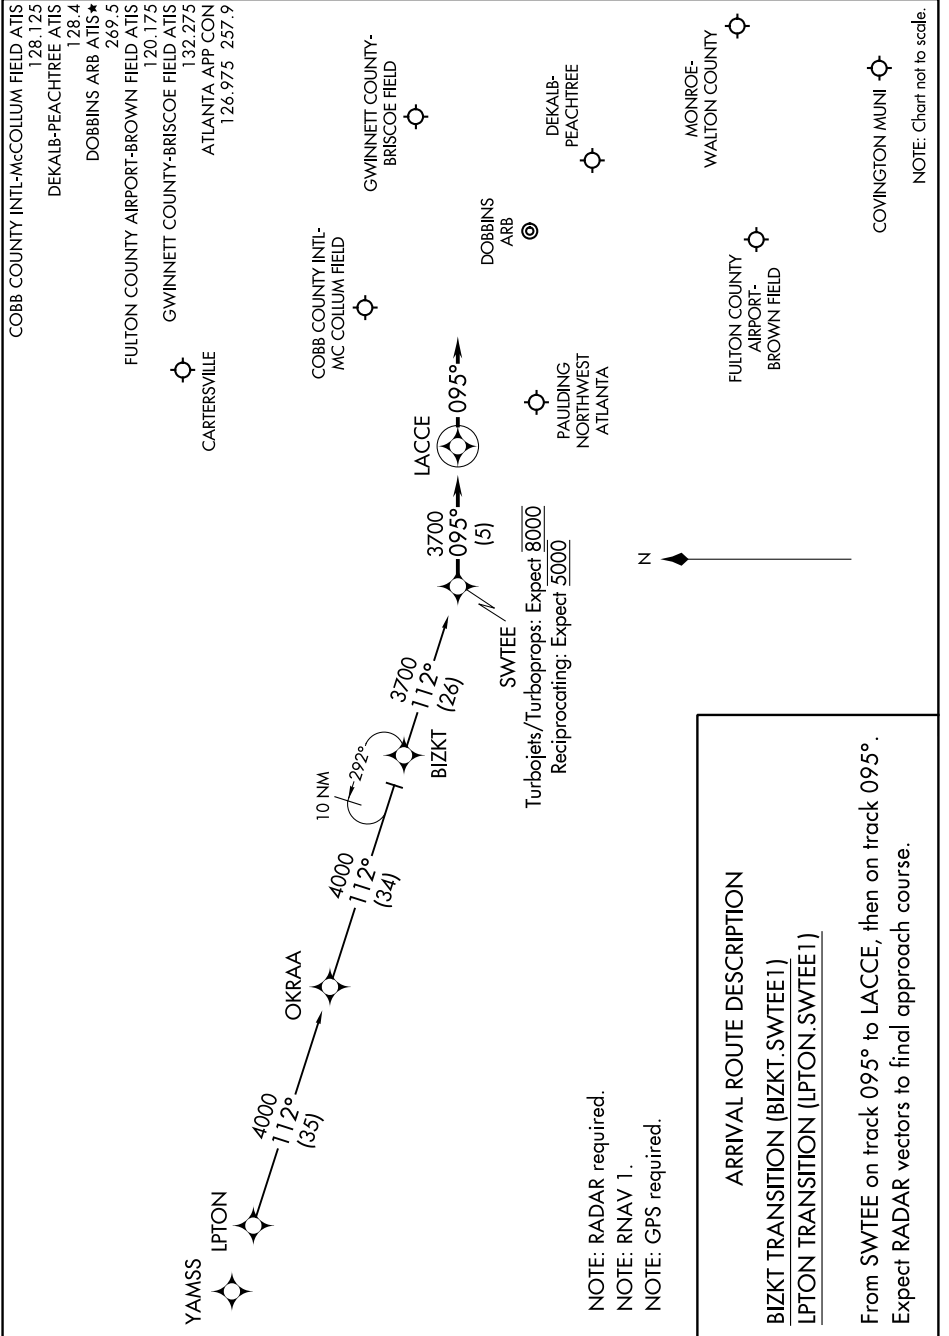

(SWTEE.SWTEE1) 16315

# SWTEE ONE ARRIVAL (RNAV)

ST-469 (FAA)

ATLANTA, GEORGIA

SE-4, 30 MAR 2017 to 27 APR 2017

# SWTEE ONE ARRIVAL (RNAV)

(SWTEE.SWTEE1) 15SEP16

ATLANTA, GEORGIA

SE-4, 30 MAR 2017 to 27 APR 2017