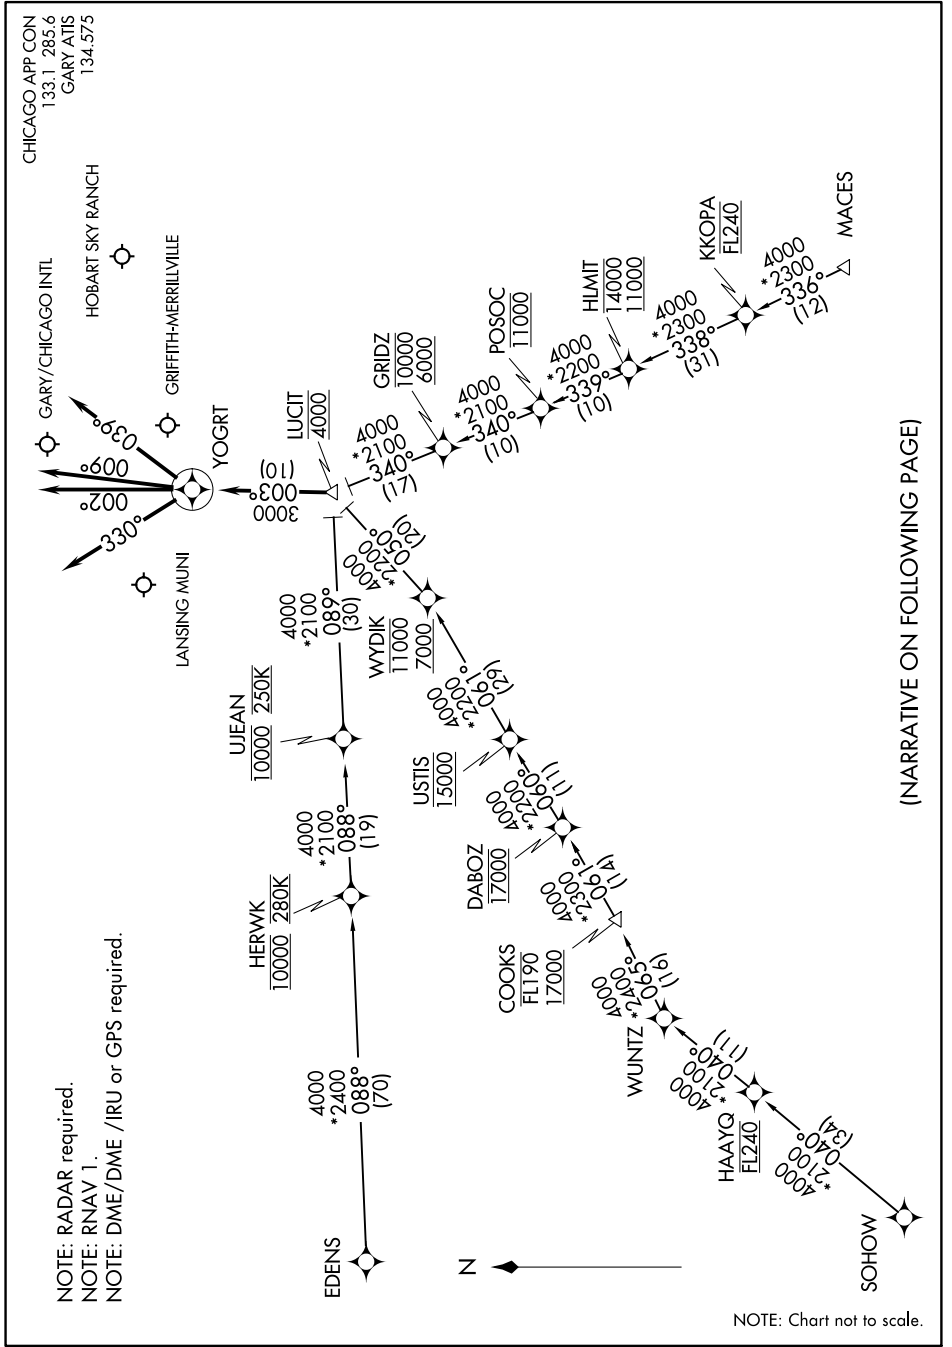

LUCIT ONE ARRIVAL (RNAV)

GARY, INDIANA

EC-2. 30 MAR 2017 to 27 APR 2017

(NARRATIVE ON FOLLOWING PAGE)

LUCIT ONE ARRIVAL (RNAV)

GARY, INDIANA

EC-2. 30 MAR 2017 to 27 APR 2017