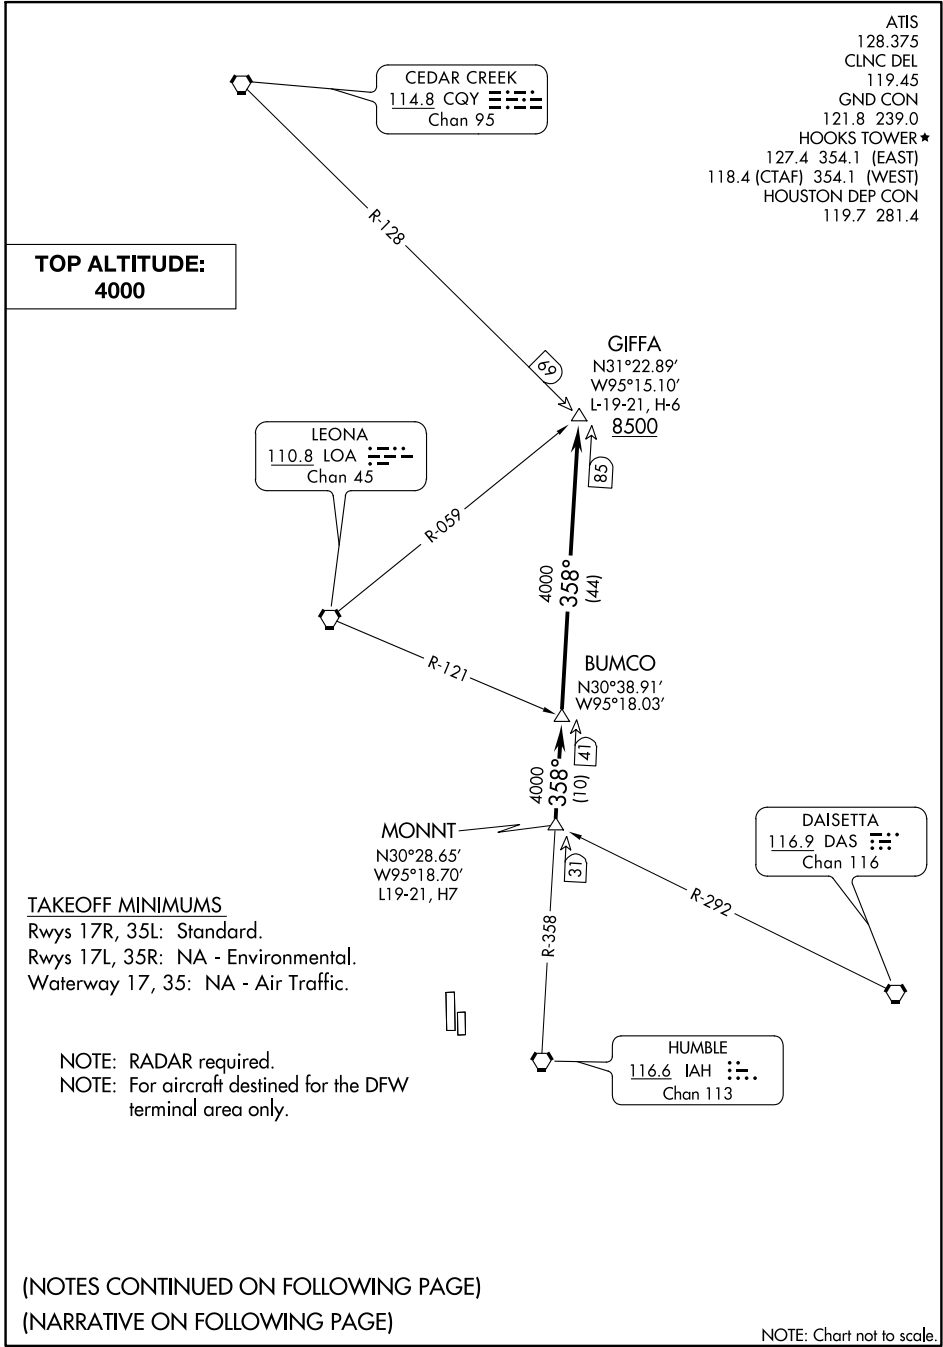

# GIFFA EIGHT DEPARTURE

SL-5457 (FAA)

HOUSTON, TEXAS

- ATIS 128.375
- CLNC DEL 119.45
- GND CON 121.8 239.0
- HOOKS TOWER★ 127.4 354.1 (EAST)
- 118.4 (CTAF) 354.1 (WEST)
- HOUSTON DEP CON 119.7 281.4

SC-5, 30 MAR 2017 to 27 APR 2017

SC-5, 30 MAR 2017 to 27 APR 2017

(NOTES CONTINUED ON FOLLOWING PAGE)  
 (NARRATIVE ON FOLLOWING PAGE)

NOTE: Chart not to scale.

# GIFFA EIGHT DEPARTURE