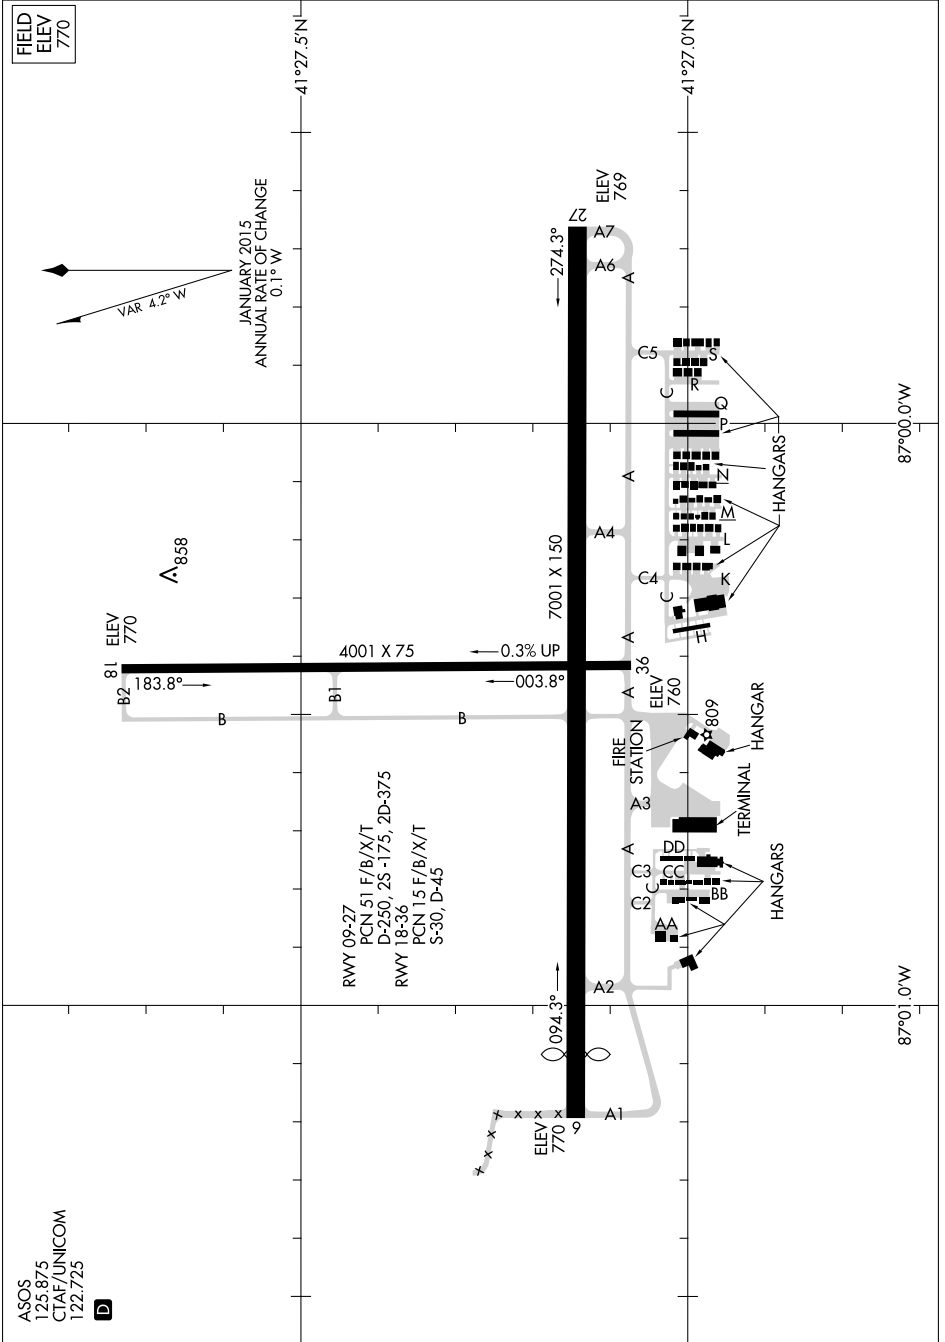

AIRPORT DIAGRAM

AL-5460 (FAA)

PORTER COUNTY RGNL (VPZ)
VALPARAISO, INDIANA

EC-2. 30 MAR 2017 to 27 APR 2017

EC-2. 30 MAR 2017 to 27 APR 2017

AIRPORT DIAGRAM

VALPARAISO, INDIANA
PORTER COUNTY RGNL (VPZ)