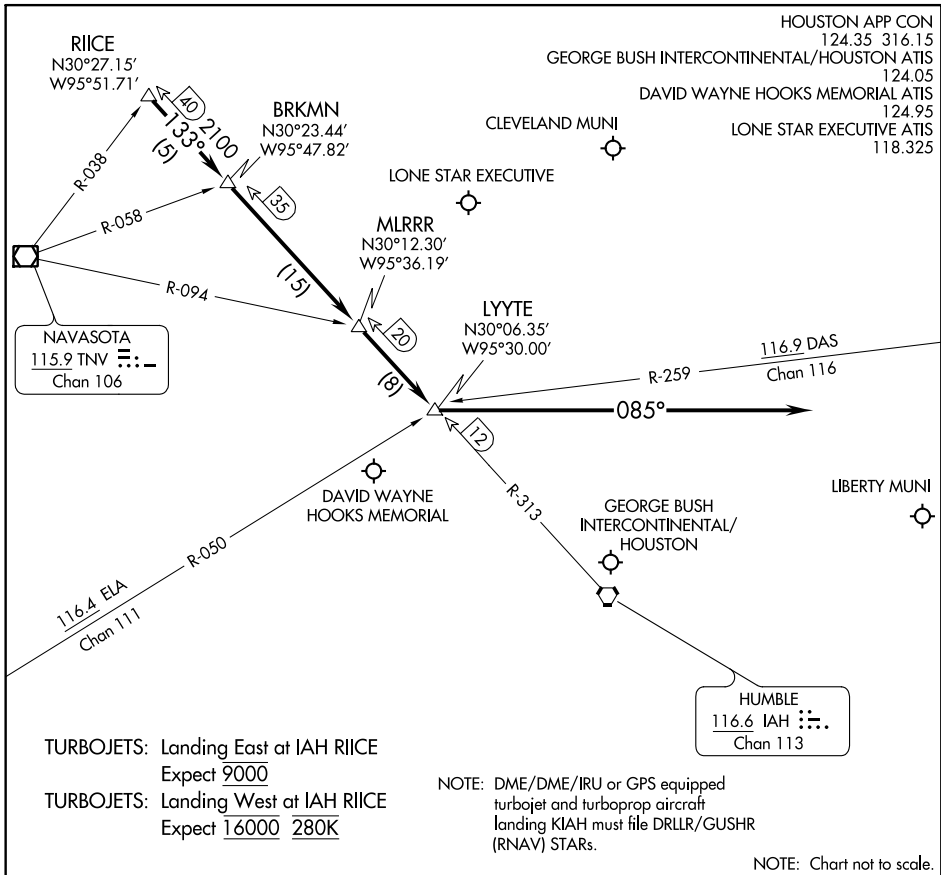

## Arrival Routes

HOUSTON, TEXAS

SC-5, 30 MAR 2017 to 27 APR 2017

SC-5, 30 MAR 2017 to 27 APR 2017

### ARRIVAL ROUTE DESCRIPTION

GEORGE BUSH INTERCONTINENTAL/HOUSTON (IAH):  
.... From over RIICE INT on IAH R-313 to BRKMN INT, to MLRRR INT, to LYYTE INT.

LANDING RUNWAYS 26L/R or 27:  
.... Fly heading 085° for vectors to final approach course.

LANDING ALL OTHER RUNWAYS:  
.... Expect vectors to final approach course at or prior to LYYTE INT.

FOR ALL OTHER AIRPORTS:  
.... From over RIICE INT on IAH R-313 to BRKMN INT, thence as depicted to LYYTE INT.  
Expect vectors to final approach course at or prior to LYYTE INT.

## Arrival Routes

HOUSTON, TEXAS