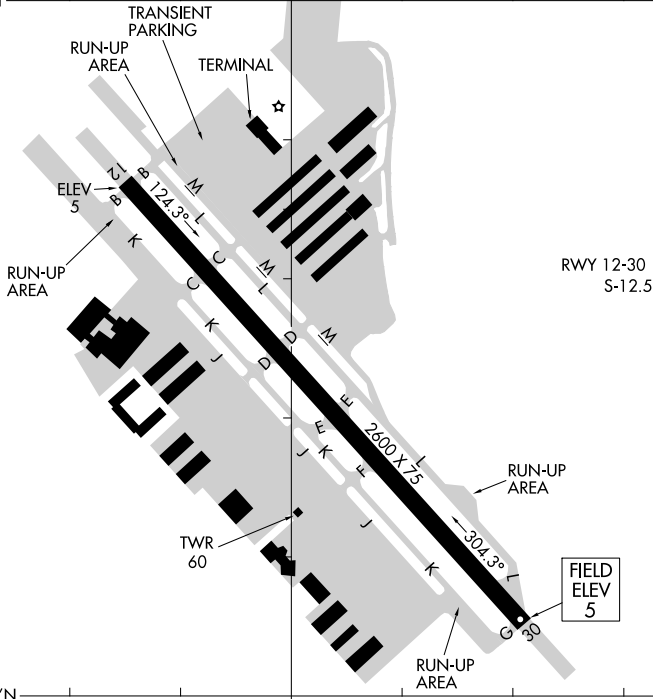

15288

AIRPORT DIAGRAM

AL-9219 (FAA)

SAN CARLOS (SQL)
SAN CARLOS, CALIFORNIA

ATIS
125.9
SAN CARLOS TOWER ★
119.0 (CTAF) 326.2
GND CON
121.6

37°31'N

37°30.5'N

**CAUTION: BE ALERT TO RUNWAY CROSSING CLEARANCES.
READBACK OF ALL RUNWAY HOLDING INSTRUCTIONS IS REQUIRED.**

122°15'W

122°14.5'W

AIRPORT DIAGRAM

15288

SAN CARLOS, CALIFORNIA
SAN CARLOS (SQL)

SW-2. 30 MAR 2017 to 27 APR 2017

SW-2. 30 MAR 2017 to 27 APR 2017