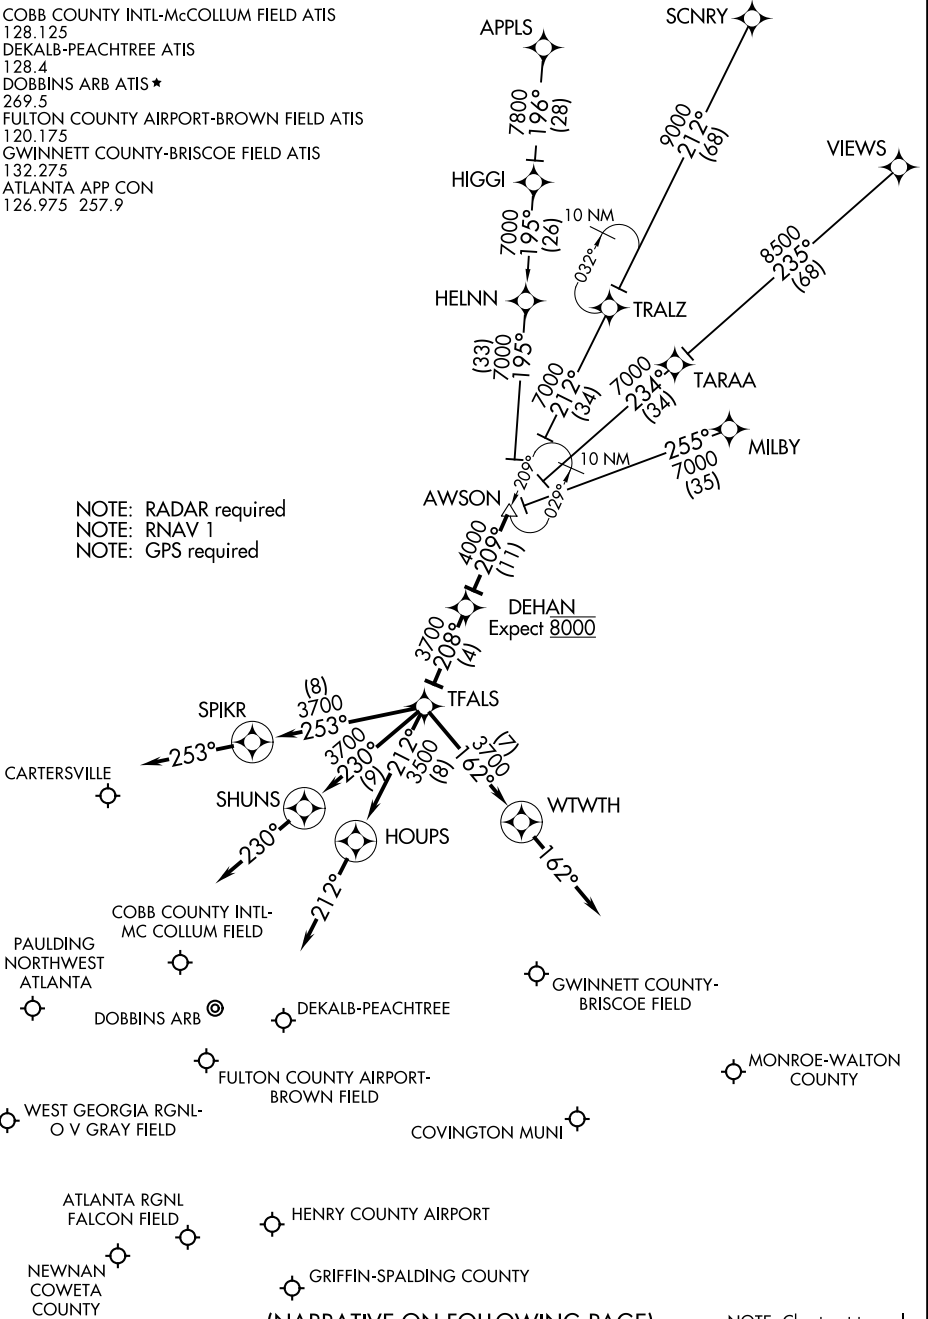

(AWSON.DEHAN1) 16315

DEHAN ONE ARRIVAL (RNAV)

ST-469 (FAA)

ATLANTA, GEORGIA

COBB COUNTY INTL-McCOLLUM FIELD ATIS
128.125
DEKALB-PEACHTREE ATIS
128.4
DOBBINS ARB ATIS *
269.5
FULTON COUNTY AIRPORT-BROWN FIELD ATIS
120.175
GWINNETT COUNTY-BRISCOE FIELD ATIS
132.275
ATLANTA APP CON
126.975 257.9

NOTE: RADAR required
NOTE: RNAV 1
NOTE: GPS required

(NARRATIVE ON FOLLOWING PAGE)

NOTE: Chart not to scale.

DEHAN ONE ARRIVAL (RNAV)

(AWSON.DEHAN1) 15SEP16

ATLANTA, GEORGIA

SE-4, 27 APR 2017 to 25 MAY 2017

SE-4, 27 APR 2017 to 25 MAY 2017