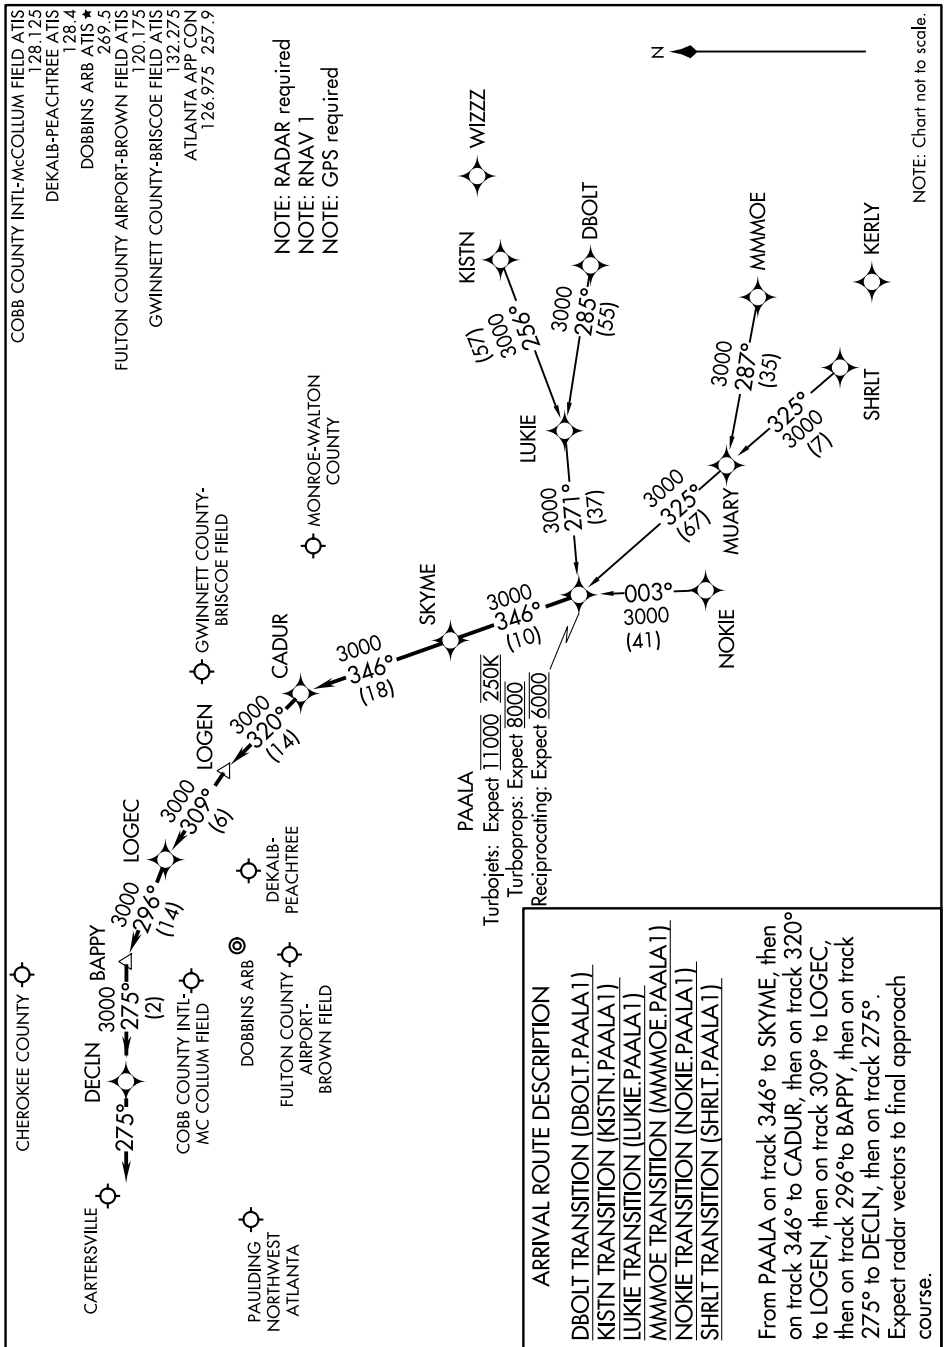

(PAALA.PAALA1) 16315

PAALA ONE ARRIVAL (RNAV)

ST-469 (FAA)

ATLANTA, GEORGIA

SE-4, 27 APR 2017 to 25 MAY 2017

SE-4, 27 APR 2017 to 25 MAY 2017