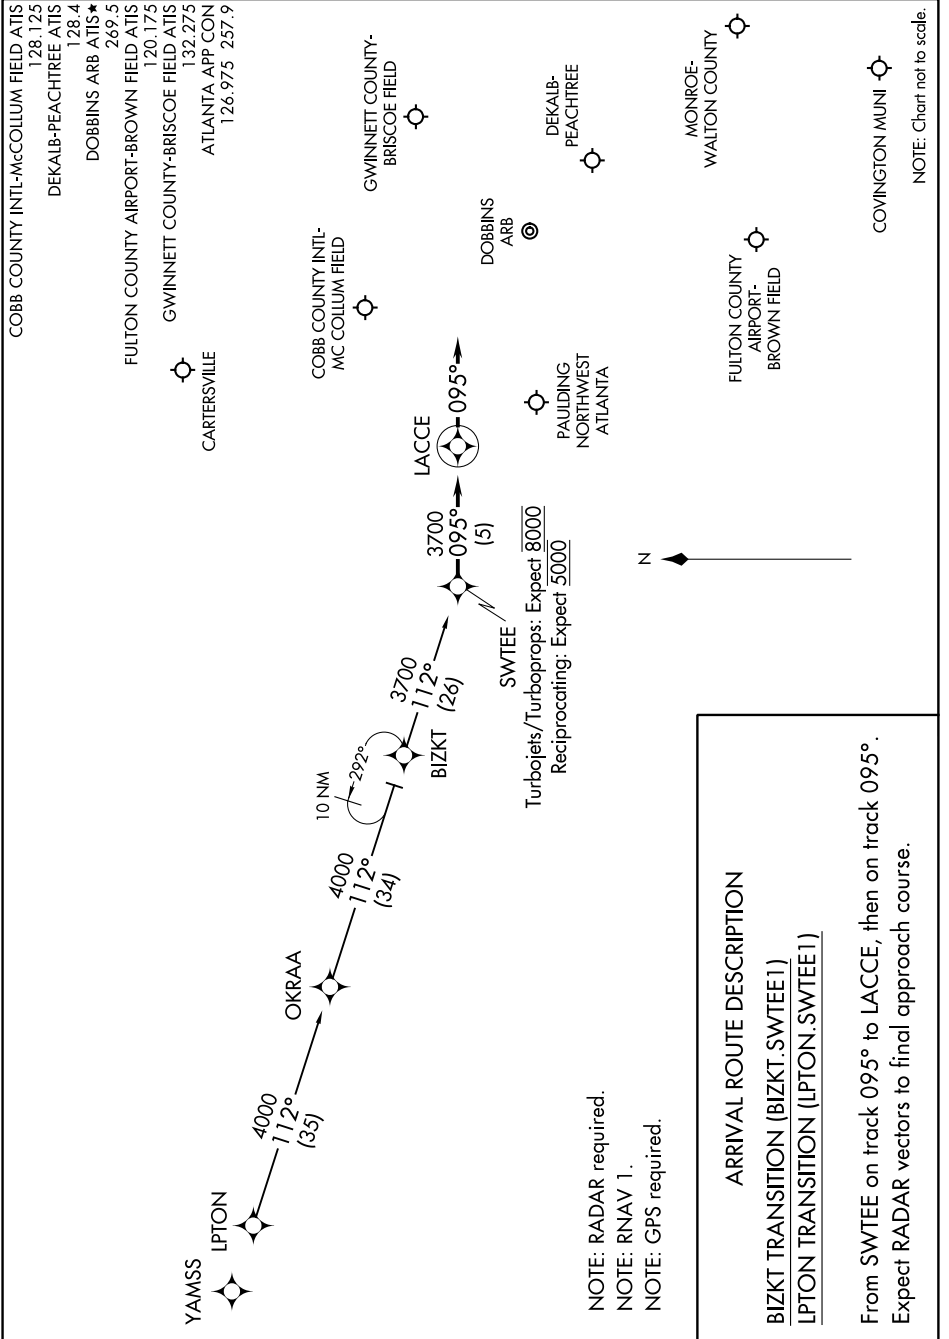

(SWTEE.SWTEE1) 16315

SWTEE ONE ARRIVAL (RNAV)

ST-469 (FAA)

ATLANTA, GEORGIA

SE-4, 27 APR 2017 to 25 MAY 2017

SWTEE ONE ARRIVAL (RNAV)

(SWTEE.SWTEE1) 15SEP16

ATLANTA, GEORGIA

SE-4, 27 APR 2017 to 25 MAY 2017