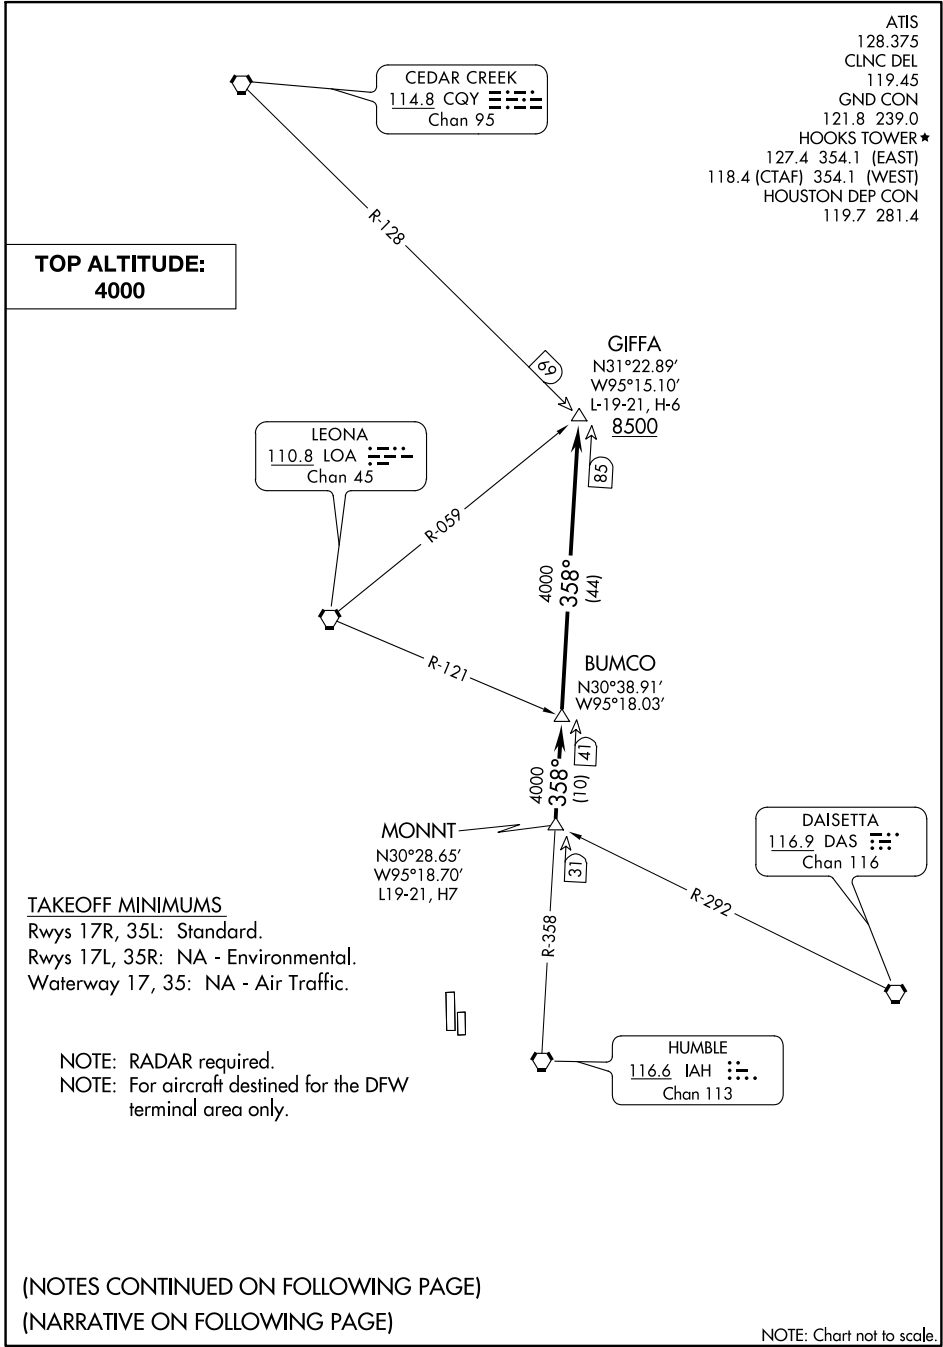

GIFFA EIGHT DEPARTURE

SL-5457 (FAA)

HOUSTON, TEXAS

- ATIS 128.375
- CLNC DEL 119.45
- GND CON 121.8 239.0
- HOOKS TOWER★ 127.4 354.1 (EAST)
- 118.4 (CTAF) 354.1 (WEST)
- HOUSTON DEP CON 119.7 281.4

SC-5, 27 APR 2017 to 25 MAY 2017

SC-5, 27 APR 2017 to 25 MAY 2017

(NOTES CONTINUED ON FOLLOWING PAGE)
 (NARRATIVE ON FOLLOWING PAGE)

NOTE: Chart not to scale.

GIFFA EIGHT DEPARTURE