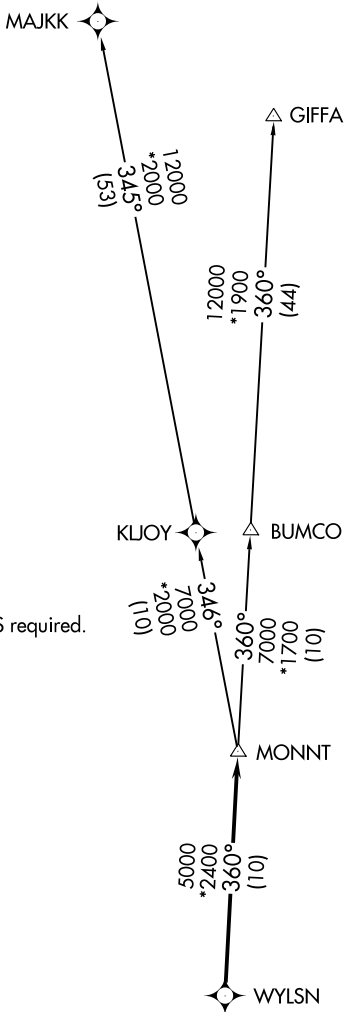

WYLSN FOUR DEPARTURE (RNAV)

HOUSTON, TEXAS

ATIS
 128.375
 CLNC DEL
 119.45
 GND CON
 121.8 239.0
 HOOKS TOWER*
 127.4 354.1 (EAST)
 118.4 (CTAF) 354.1 (WEST)
 HOUSTON DEP CON
 119.7 281.4

**TOP ALTITUDE:
4000**

NOTE: RADAR required.
 NOTE: DME/DME/IRU or GPS required.
 NOTE: RNAV 1.

TAKEOFF MINIMUMS:

Rwys 17L, 35R: NA - Environmental.

Waterway 17, 35: NA - Air Traffic.

Rwys 17R, 35L: Standard with minimum climb of 500' per NM to 660.

NOTE: Chart not to scale.

(NARRATIVE ON FOLLOWING PAGE)

WYLSN FOUR DEPARTURE (RNAV)

HOUSTON, TEXAS