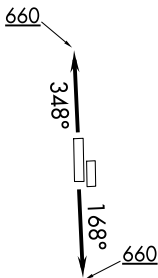

WYLSN FOUR DEPARTURE (RNAV)

HOUSTON, TEXAS

ATIS
 128.375
 CLNC DEL
 119.45
 GND CON
 121.8 239.0
 HOOKS TOWER*
 127.4 354.1 (EAST)
 118.4 (CTAF) 354.1 (WEST)
 HOUSTON DEP CON
 119.7 281.4

**TOP ALTITUDE:
4000**

NOTE: Chart not to scale.

(NARRATIVE ON FOLLOWING PAGE)

WYLSN FOUR DEPARTURE (RNAV)

HOUSTON, TEXAS