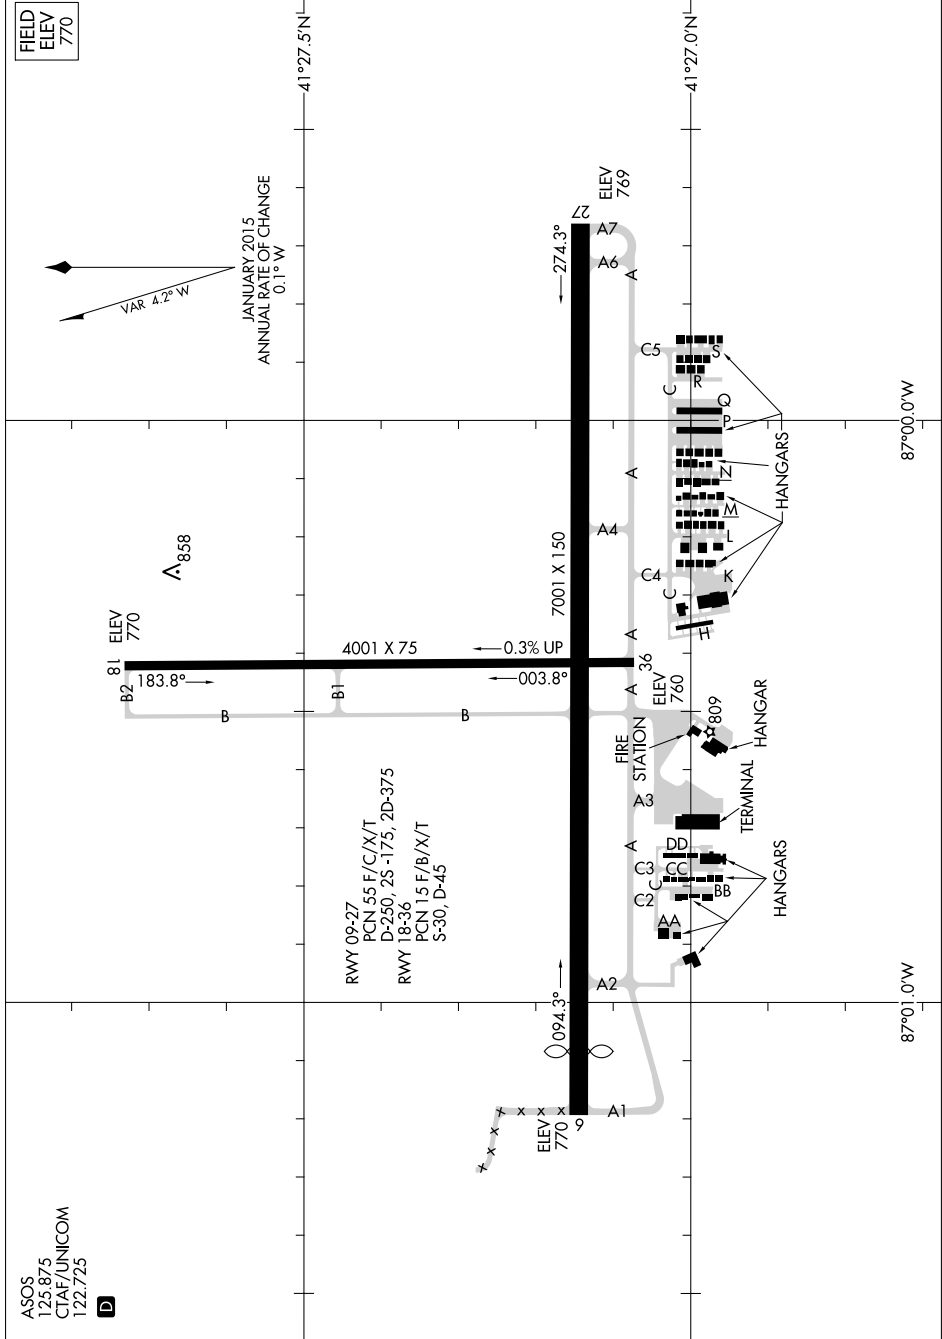

AIRPORT DIAGRAM

AL-5460 (FAA)

PORTER COUNTY RGNL (VPZ)
VALPARAISO, INDIANA

FIELD
ELEV
770

41°27.5'N

41°27.0'N

EC-2, 27 APR 2017 to 25 MAY 2017

EC-2, 27 APR 2017 to 25 MAY 2017

AIRPORT DIAGRAM

VALPARAISO, INDIANA
PORTER COUNTY RGNL (VPZ)