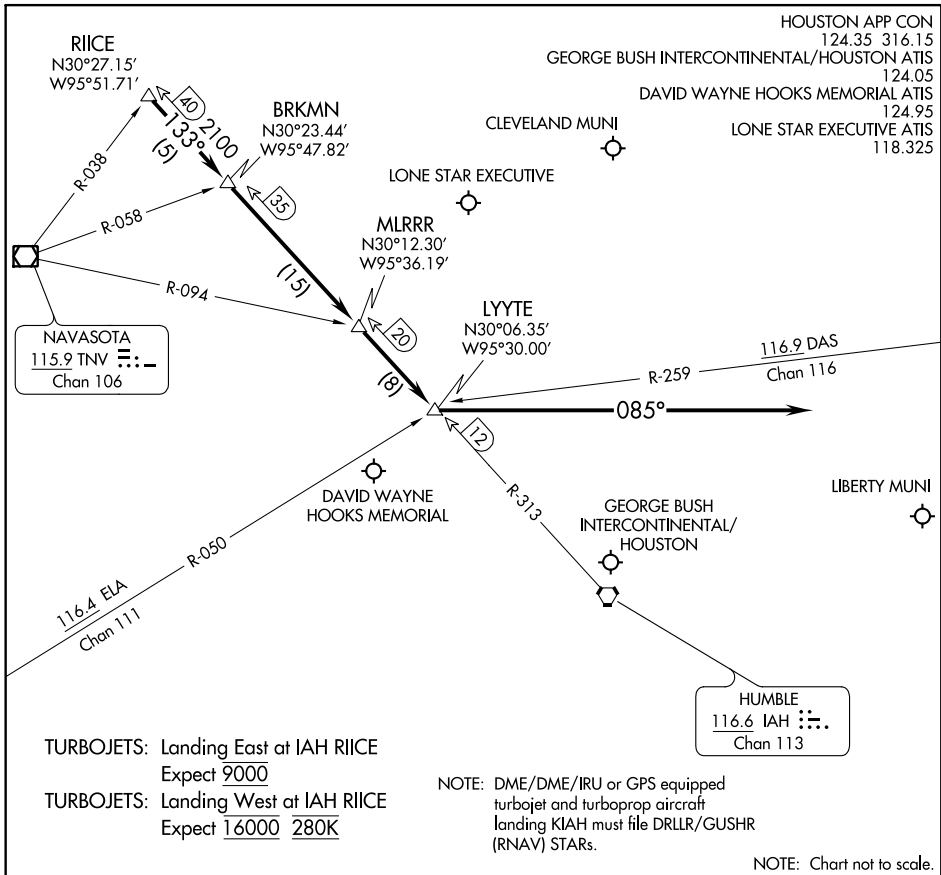

RIICE SEVEN ARRIVAL

Arrival Routes

HOUSTON, TEXAS

SC-5, 27 APR 2017 to 25 MAY 2017

SC-5, 27 APR 2017 to 25 MAY 2017

ARRIVAL ROUTE DESCRIPTION

GEORGE BUSH INTERCONTINENTAL/HOUSTON (IAH):

.... From over RIICE INT on IAH R-313 to BRKMN INT, to MLRRR INT, to LYYTE INT.

LANDING RUNWAYS 26L/R or 27:

.... Fly heading 085° for vectors to final approach course.

LANDING ALL OTHER RUNWAYS:

.... Expect vectors to final approach course at or prior to LYYTE INT.

FOR ALL OTHER AIRPORTS:

.... From over RIICE INT on IAH R-313 to BRKMN INT, thence as depicted to LYYTE INT. Expect vectors to final approach course at or prior to LYYTE INT.