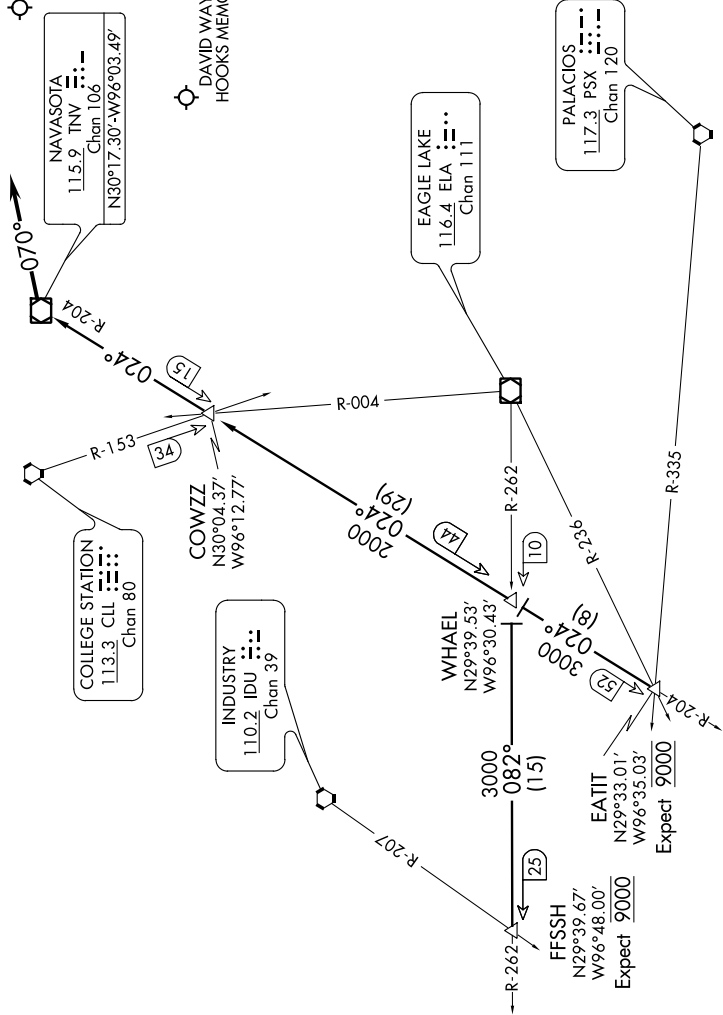

WHAEL TWO ARRIVAL

SC-5, 27 APR 2017 to 25 MAY 2017

ARRIVAL DESCRIPTION

FFSSH TRANSITION (FFSSH.WHAEL2): From over FFSSH INT on ELA R-262 to WHAEL INT. Thence,

EATIT TRANSITION (EATIT.WHAEL2): From over EATIT INT on TNV R-204 to WHAEL INT. Thence,

WHAEL INT. Thence, from over WHAEL INT on TNV R-204 to COWZZ INT, then on TNV R-204 to TNV VOR/DME. Depart TNV VOR/DME heading 070° for vectors to final approach course.

HOUSTON APP CON
124.22 306.97

DAVID WAYNE HOOKS MEMORIAL ATIS
124.95

LONE STAR EXECUTIVE ATIS
118.325

CLEVELAND MUNI

LIBERTY MUNI

LONE STAR EXECUTIVE

DAVID WAYNE HOOKS MEMORIAL

NOTE: RADAR required.

NOTE: Chart not to scale.

WHAEL TWO ARRIVAL