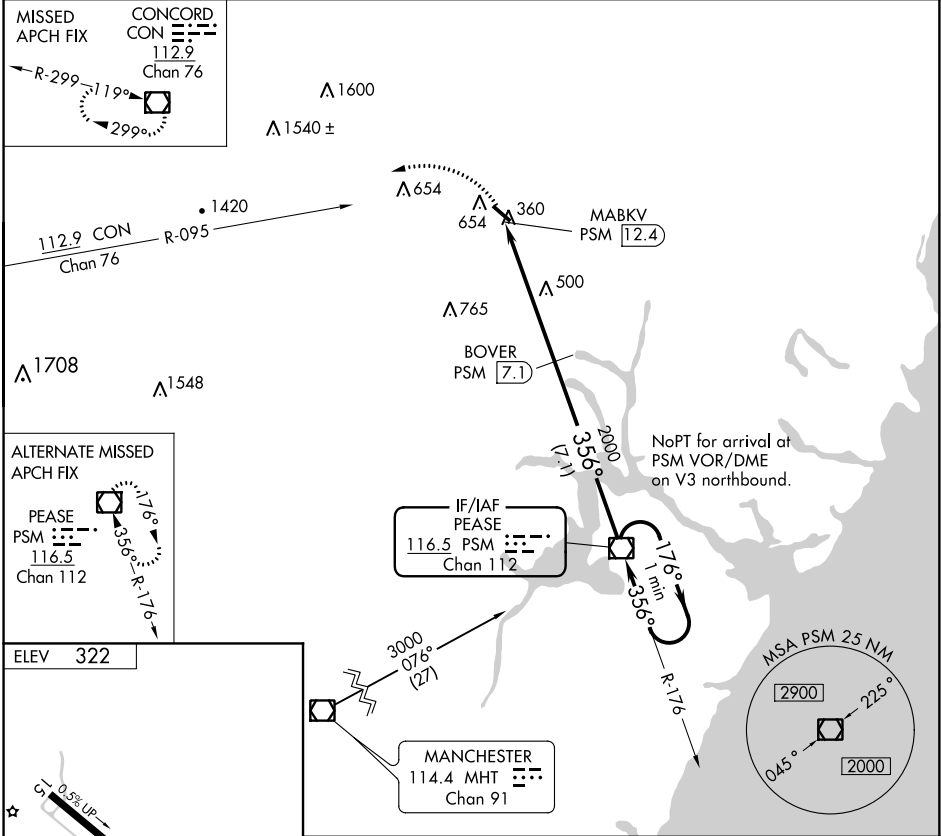

VOR/DME PSM 116.5 Chan 112	APP CRS 356°	Rwy Idg TDZE Apt Elev N/A N/A 322
--	------------------------	---

VOR/DME-A
SKYHAVEN (D·AW)

⚠ When local altimeter not received, use Portsmouth altimeter setting and increase all MDA 80 feet, and Circling visibility Cat B-C ¼ SM.
⚠ MISSED APPROACH: Climbing left turn to 3500 on heading 270° and CON VOR/DME R-095 to CON VOR/DME and hold.

ASOS 135.275	BOSTON APP CON 125.05 269.4	UNICOM 122.7 (CTAF) 0
------------------------	---------------------------------------	---------------------------------

CATEGORY	A	B	C	D
CIRCLING	1020-1	698 (700-1)	1020-2 698 (700-2)	NA

NE-1, 27 APR 2017 to 25 MAY 2017

NE-1, 27 APR 2017 to 25 MAY 2017