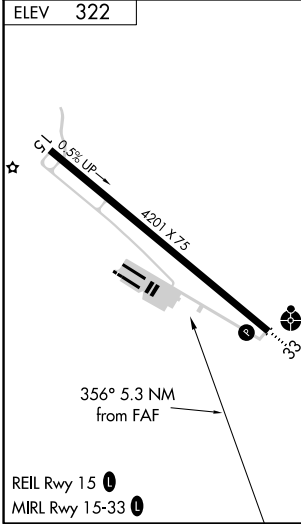

VOR/DME PSM 116.5 Chan 112	APP CRS 356°	Rwy Idg TDZE Apt Elev N/A N/A 322

VOR/DME-A
SKYHAVEN (D·AW)

⚠ When local altimeter not received, use Portsmouth altimeter setting and increase all MDA 80 feet, and Circling visibility Cat B-C ¼ SM.
⚠ MISSED APPROACH: Climbing left turn to 3500 on heading 270° and CON VOR/DME R-095 to CON VOR/DME and hold.

ASOS 135.275	BOSTON APP CON 125.05 269.4	UNICOM 122.7 (CTAF) 0

CATEGORY	A	B	C	D
CIRCLING	1020-1	698 (700-1)	1020-2 698 (700-2)	NA

NE-1, 27 APR 2017 to 25 MAY 2017

NE-1, 27 APR 2017 to 25 MAY 2017