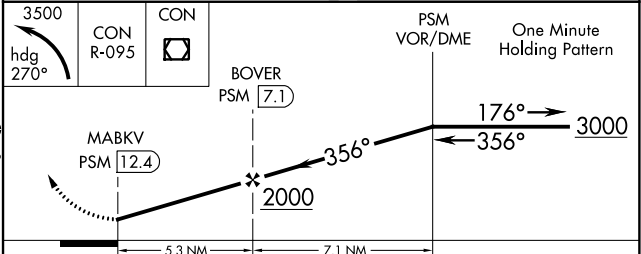

VOR/DME PSM 116.5 Chan 112	APP CRS 356°	Rwy Idg TDZE Apt Elev N/A N/A 322
--	------------------------	---

VOR/DME-A
SKYHAVEN (D·AW)

⚠ When local altimeter not received, use Portsmouth altimeter setting and increase all MDA 80 feet, and Circling visibility Cat B-C ¼ SM.
⚠ MISSED APPROACH: Climbing left turn to 3500 on heading 270° and CON VOR/DME R-095 to CON VOR/DME and hold.

ASOS 135.275	BOSTON APP CON 125.05 269.4	UNICOM 122.7 (CTAF) 0
------------------------	---------------------------------------	---------------------------------

CATEGORY	A	B	C	D
CIRCLING	1020-1	698 (700-1)	1020-2 698 (700-2)	NA