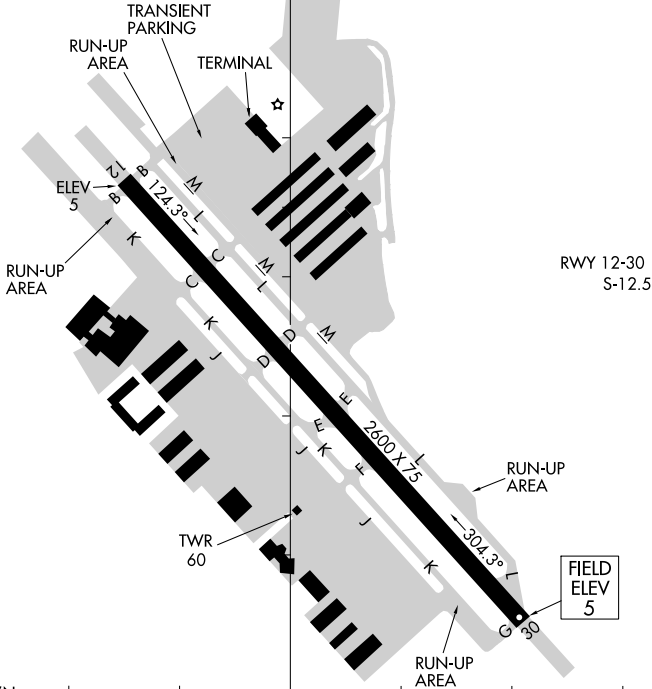

# AIRPORT DIAGRAM

AL-9219 (FAA)

SAN CARLOS (SQL)  
SAN CARLOS, CALIFORNIA

ATIS  
125.9  
SAN CARLOS TOWER ★  
119.0 (CTAF) 326.2  
GND CON  
121.6

37°31'N

37°30.5'N

CAUTION: BE ALERT TO RUNWAY CROSSING CLEARANCES.  
READBACK OF ALL RUNWAY HOLDING INSTRUCTIONS IS REQUIRED.

122°15'W

122°14.5'W

# AIRPORT DIAGRAM

15288

SAN CARLOS, CALIFORNIA  
SAN CARLOS (SQL)

SW-2, 27 APR 2017 to 25 MAY 2017

SW-2, 27 APR 2017 to 25 MAY 2017