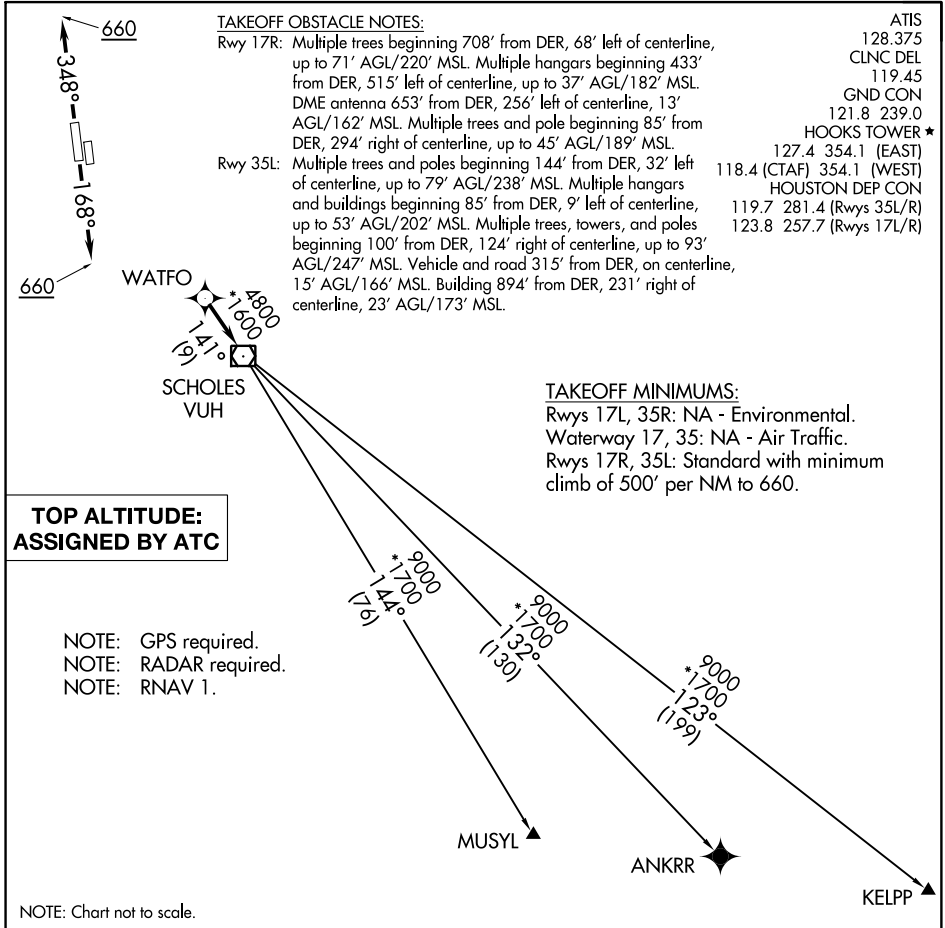

# WATFO FOUR DEPARTURE (RNAV)

SC-5, 22 JUN 2017 to 20 JUL 2017

SC-5, 22 JUN 2017 to 20 JUL 2017

**DEPARTURE ROUTE DESCRIPTION**

TAKEOFF RWY 17R: Climb on heading 168° to 660, expect RADAR vectors to WATFO, thence. . . .

TAKEOFF RWY 35L: Climb on heading 348° to 660, expect RADAR vectors to WATFO, thence. . . .

. . . on track 141° to VUH VOR/DME, then on (transition). Maintain ATC assigned altitude. Expect filed altitude 10 minutes after departure.

ANKRR TRANSITION (WATFO4.ANKRR)  
KELPP TRANSITION (WATFO4.KELPP)  
MUSYL TRANSITION (WATFO4.MUSYL)