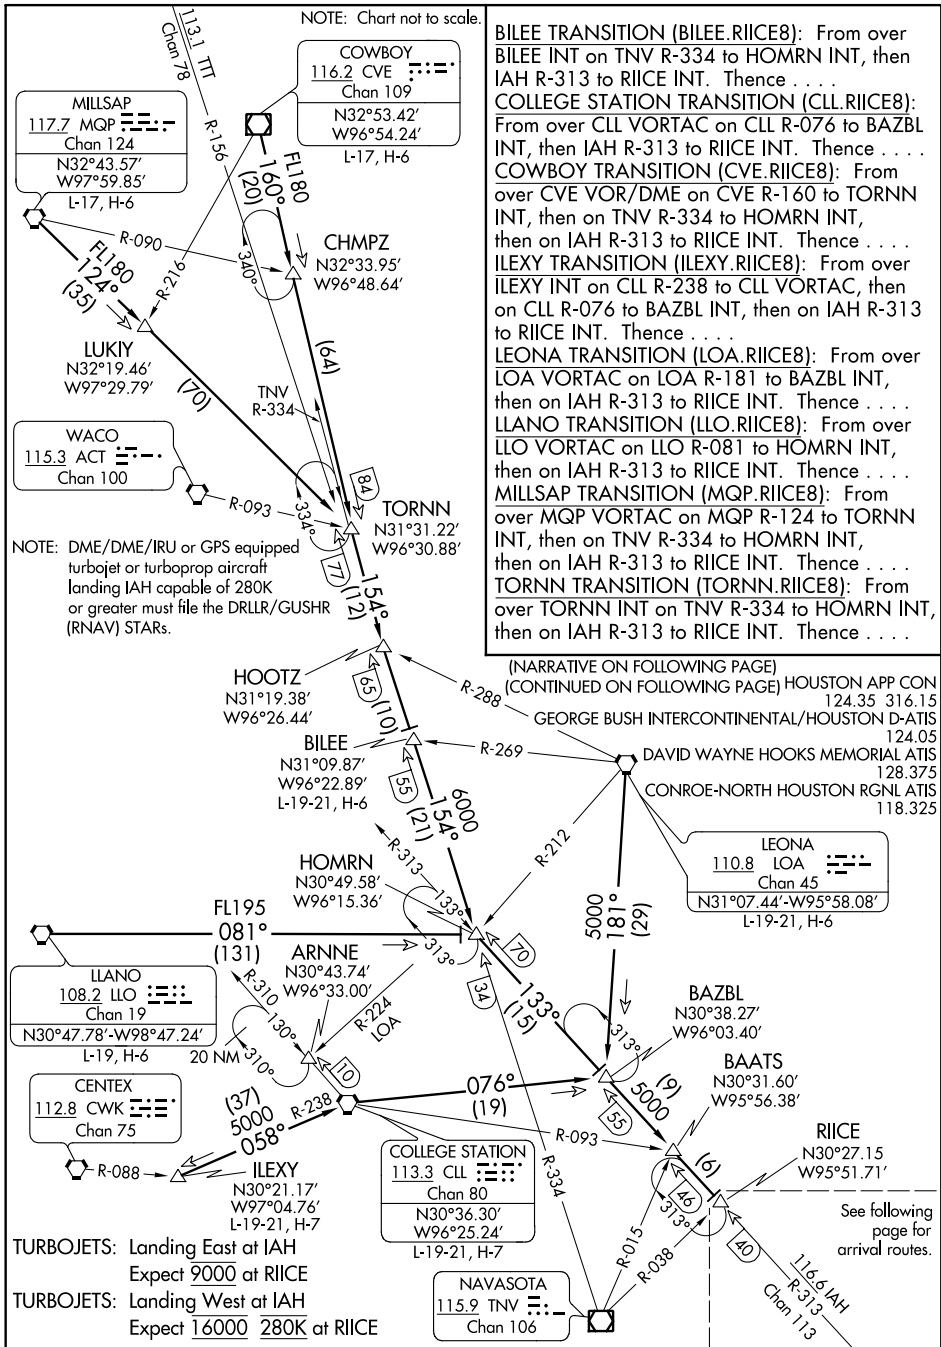

RIICE EIGHT ARRIVAL

Transition Routes

HOUSTON, TEXAS

SC-5, 22 JUN 2017 to 20 JUL 2017

SC-5, 22 JUN 2017 to 20 JUL 2017

RIICE EIGHT ARRIVAL

Transition Routes

HOUSTON, TEXAS