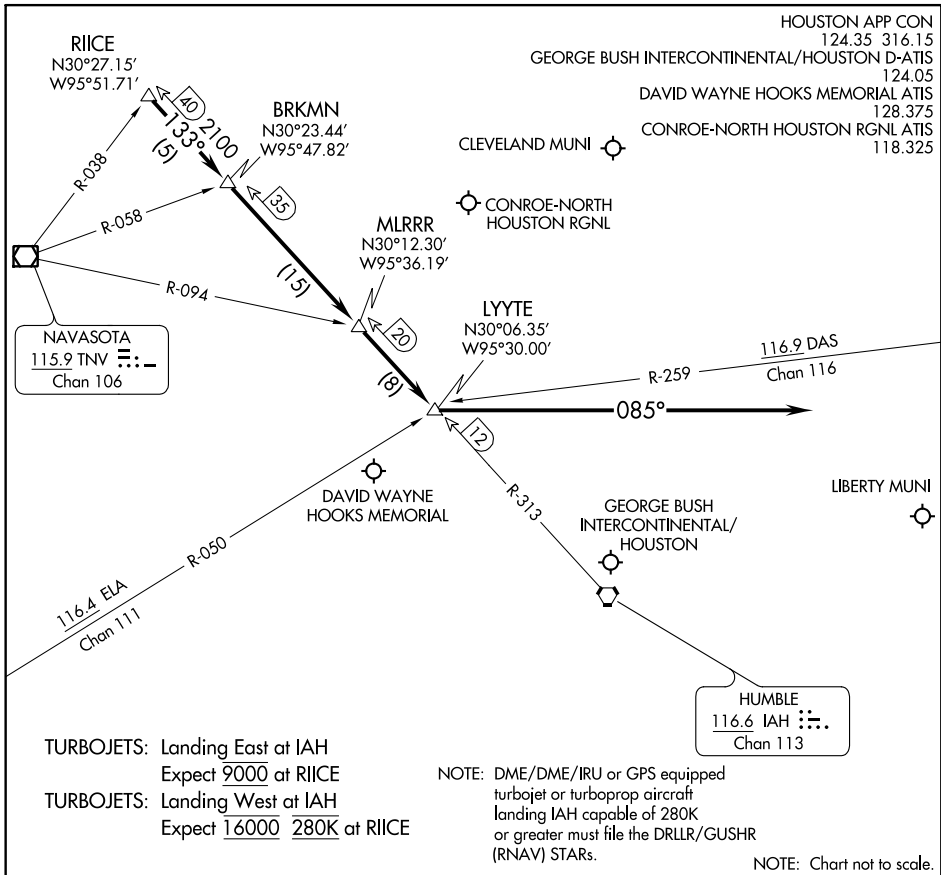

# RIICE EIGHT ARRIVAL

## Arrival Routes

HOUSTON, TEXAS

SC-5, 22 JUN 2017 to 20 JUL 2017

SC-5, 22 JUN 2017 to 20 JUL 2017

### ARRIVAL ROUTE DESCRIPTION

#### GEORGE BUSH INTERCONTINENTAL/HOUSTON (IAH):

.... From over RIICE INT on IAH R-313 to BRKMN INT, to MLRRR INT, to LYYTE INT.