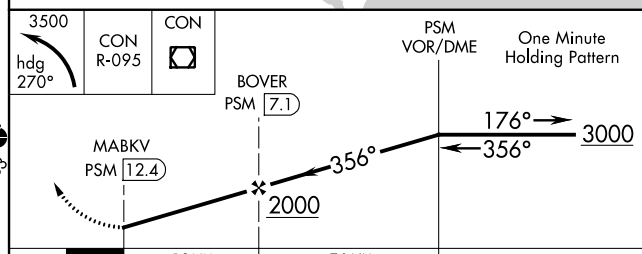

VOR/DME PSM 116.5 Chan 112	APP CRS 356°	Rwy Idg TDZE Apt Elev N/A N/A 322
--	------------------------	---

VOR/DME-A
SKYHAVEN (D·AW)

⚠ When local altimeter not received, use Portsmouth altimeter setting and increase all MDA 80 feet, and Circling visibility Cat B-C ¼ SM.
⚠ MISSED APPROACH: Climbing left turn to 3500 on heading 270° and CON VOR/DME R-095 to CON VOR/DME and hold.

ASOS
135.275

BOSTON APP CON
125.05 269.4

UNICOM
122.7 (CTAF) 0

CATEGORY	A	B	C	D
CIRCLING	1020-1	698 (700-1)	1020-2 698 (700-2)	NA

NE-1, 22 JUN 2017 to 20 JUL 2017

NE-1, 22 JUN 2017 to 20 JUL 2017