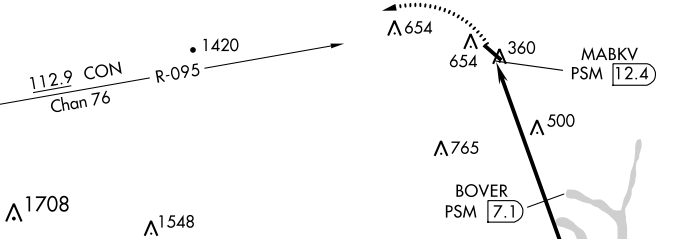

VOR/DME PSM 116.5 Chan 112	APP CRS 356°	Rwy Idg TDZE Apt Elev N/A N/A 322
--	------------------------	---

VOR/DME-A
SKYHAVEN (D·AW)

⚠ When local altimeter not received, use Portsmouth altimeter setting and increase all MDA 80 feet, and Circling visibility Cat B-C ¼ SM.
⚠ MISSED APPROACH: Climbing left turn to 3500 on heading 270° and CON VOR/DME R-095 to CON VOR/DME and hold.

ASOS
135.275

BOSTON APP CON
125.05 269.4

UNICOM
122.7 (CTAF) 0

CATEGORY	A	B	C	D
CIRCLING	1020-1	698 (700-1)	1020-2 698 (700-2)	NA

NE-1, 22 JUN 2017 to 20 JUL 2017

NE-1, 22 JUN 2017 to 20 JUL 2017