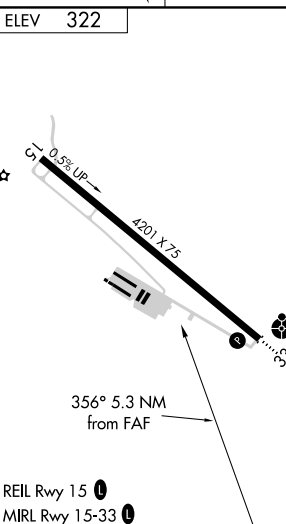

VOR/DME PSM 116.5 Chan 112	APP CRS 356°	Rwy Idg TDZE Apt Elev N/A N/A 322

VOR/DME-A
SKYHAVEN (D·AW)

⚠ When local altimeter not received, use Portsmouth altimeter setting and increase all MDA 80 feet, and Circling visibility Cat B-C ¼ SM.
⚠ MISSED APPROACH: Climbing left turn to 3500 on heading 270° and CON VOR/DME R-095 to CON VOR/DME and hold.

ASOS
135.275

BOSTON APP CON
125.05 269.4

UNICOM
122.7 (CTAF) 0

CATEGORY	A	B	C	D
CIRCLING	1020-1	698 (700-1)	1020-2 698 (700-2)	NA

NE-1, 22 JUN 2017 to 20 JUL 2017

NE-1, 22 JUN 2017 to 20 JUL 2017