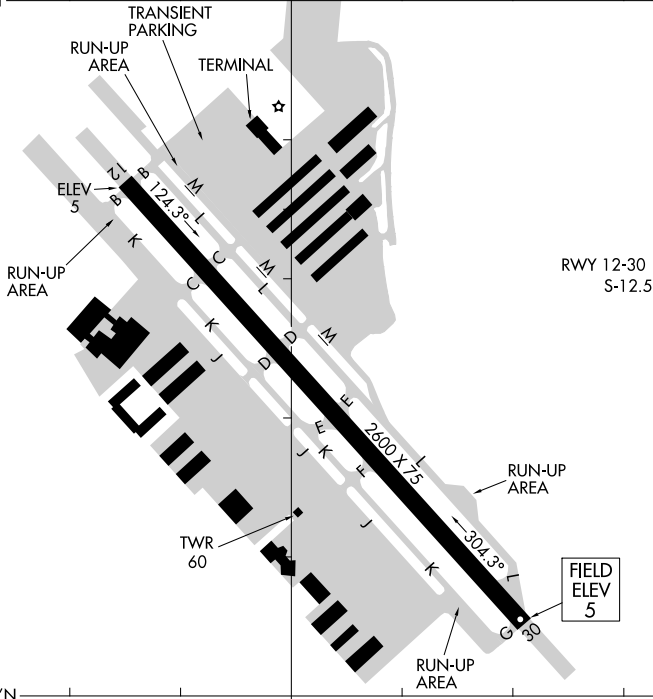

15288

AIRPORT DIAGRAM

AL-9219 (FAA)

SAN CARLOS (SQL)
SAN CARLOS, CALIFORNIA

ATIS
125.9
SAN CARLOS TOWER ★
119.0 (CTAF) 326.2
GND CON
121.6

37°31'N

SW-2, 22 JUN 2017 to 20 JUL 2017

SW-2, 22 JUN 2017 to 20 JUL 2017

37°30.5'N

**CAUTION: BE ALERT TO RUNWAY CROSSING CLEARANCES.
READBACK OF ALL RUNWAY HOLDING INSTRUCTIONS IS REQUIRED.**

122°15'W

122°14.5'W

AIRPORT DIAGRAM

15288

SAN CARLOS, CALIFORNIA
SAN CARLOS (SQL)