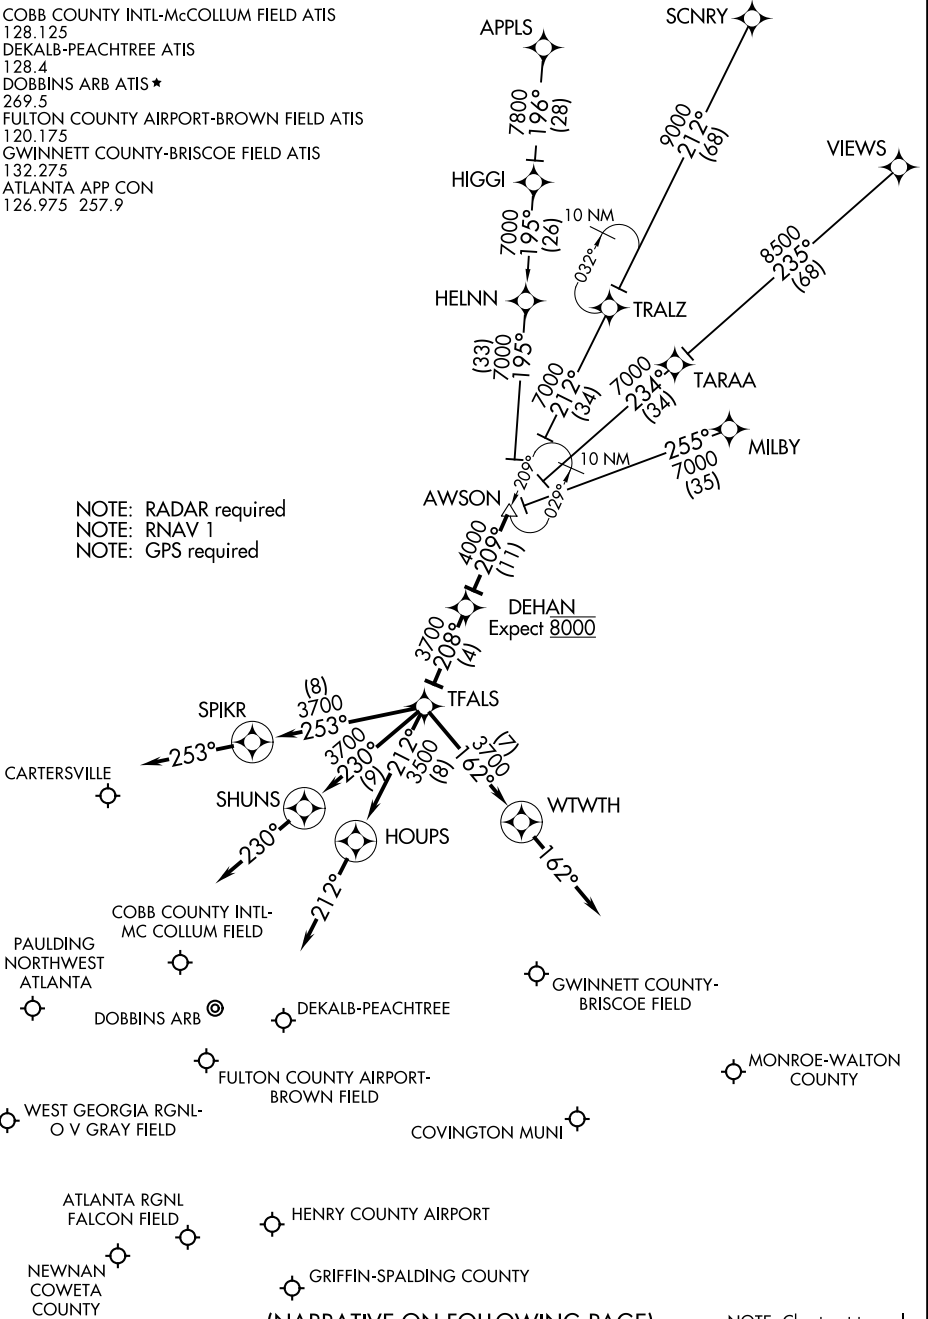

(AWSON.DEHAN1) 16315

# DEHAN ONE ARRIVAL (RNAV)

ST-469 (FAA)

ATLANTA, GEORGIA

COBB COUNTY INTL-McCOLLUM FIELD ATIS  
128.125  
DEKALB-PEACHTREE ATIS  
128.4  
DOBBINS ARB ATIS \*  
269.5  
FULTON COUNTY AIRPORT-BROWN FIELD ATIS  
120.175  
GWINNETT COUNTY-BRISCOE FIELD ATIS  
132.275  
ATLANTA APP CON  
126.975 257.9

NOTE: RADAR required  
NOTE: RNAV 1  
NOTE: GPS required

(NARRATIVE ON FOLLOWING PAGE)

NOTE: Chart not to scale.

# DEHAN ONE ARRIVAL (RNAV)

(AWSON.DEHAN1) 15SEP16

ATLANTA, GEORGIA

SE-4, 20 JUL 2017 to 17 AUG 2017

SE-4, 20 JUL 2017 to 17 AUG 2017