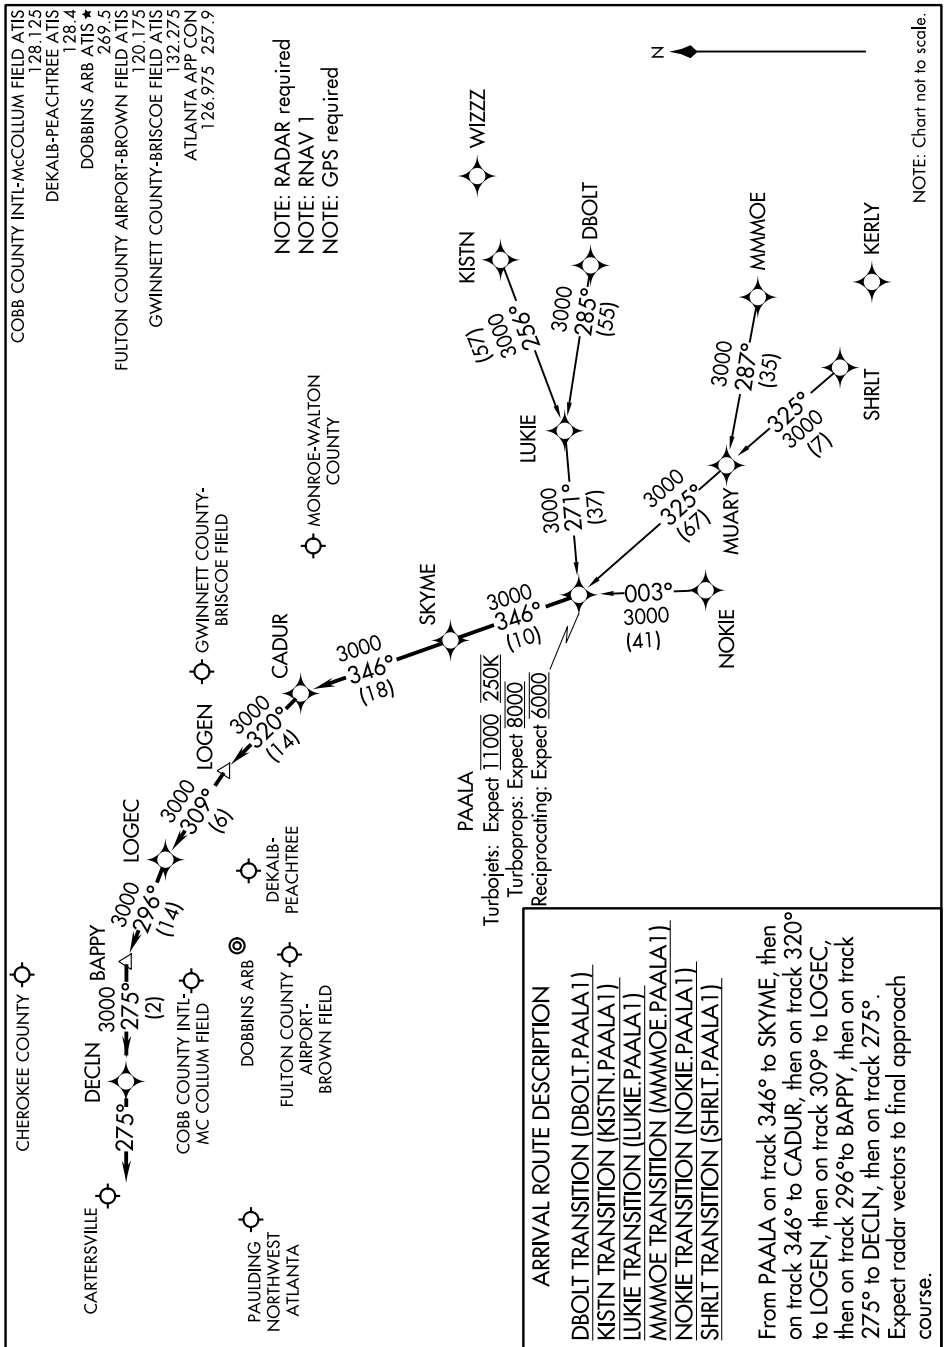

(PAALA.PAALA1) 16315

PAALA ONE ARRIVAL (RNAV)

ST-469 (FAA)

ATLANTA, GEORGIA

SE-4, 20 JUL 2017 to 17 AUG 2017

NOTE: Chart not to scale.

SE-4, 20 JUL 2017 to 17 AUG 2017