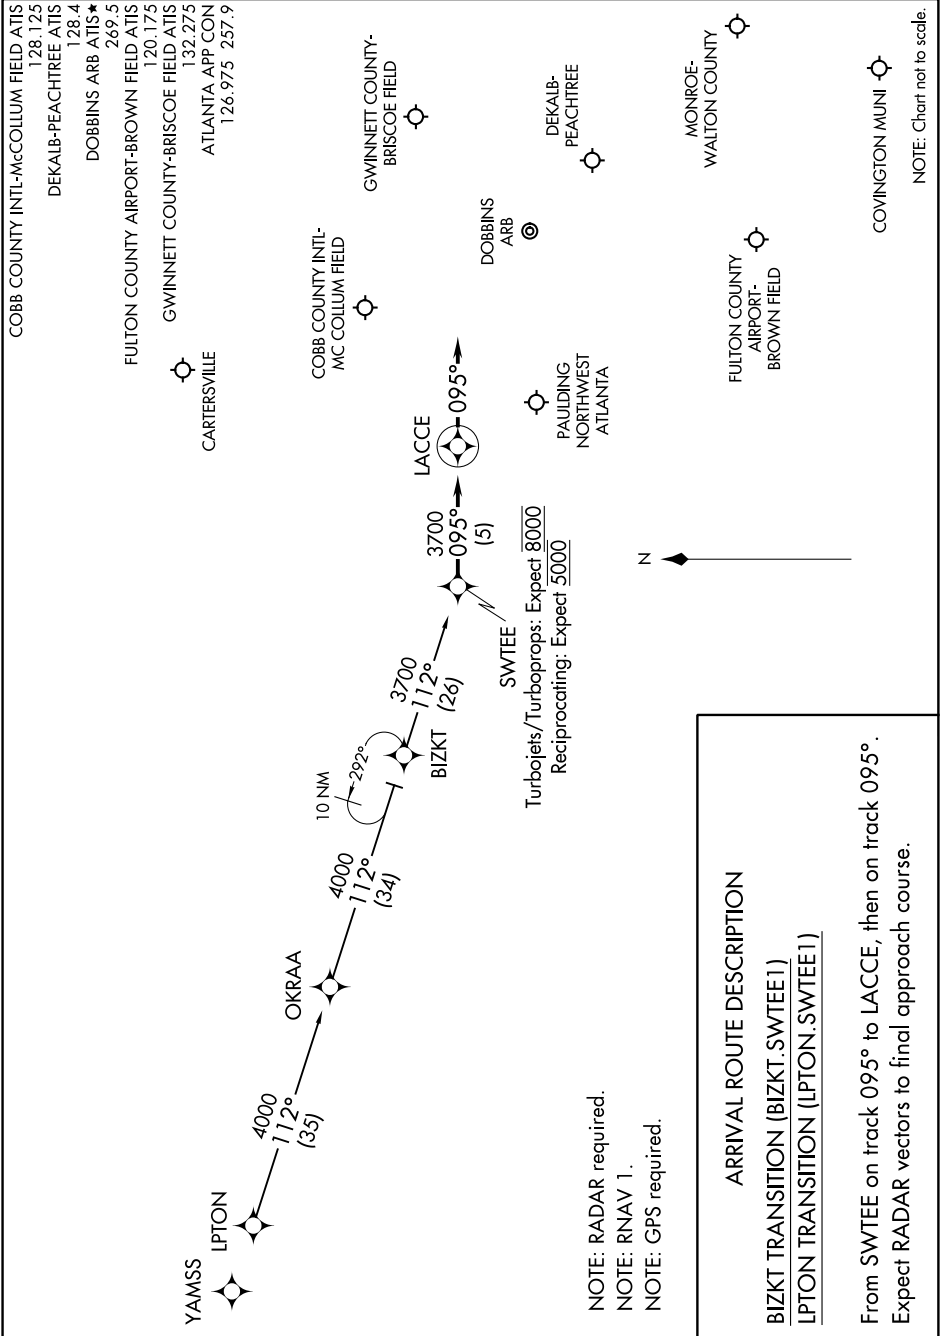

(SWTEE.SWTEE1) 16315

SWTEE ONE ARRIVAL (RNAV)

ST-469 (FAA)

ATLANTA, GEORGIA

SE-4, 20 JUL 2017 to 17 AUG 2017

SE-4, 20 JUL 2017 to 17 AUG 2017

SWTEE ONE ARRIVAL (RNAV)

(SWTEE.SWTEE1) 15SEP16

ATLANTA, GEORGIA