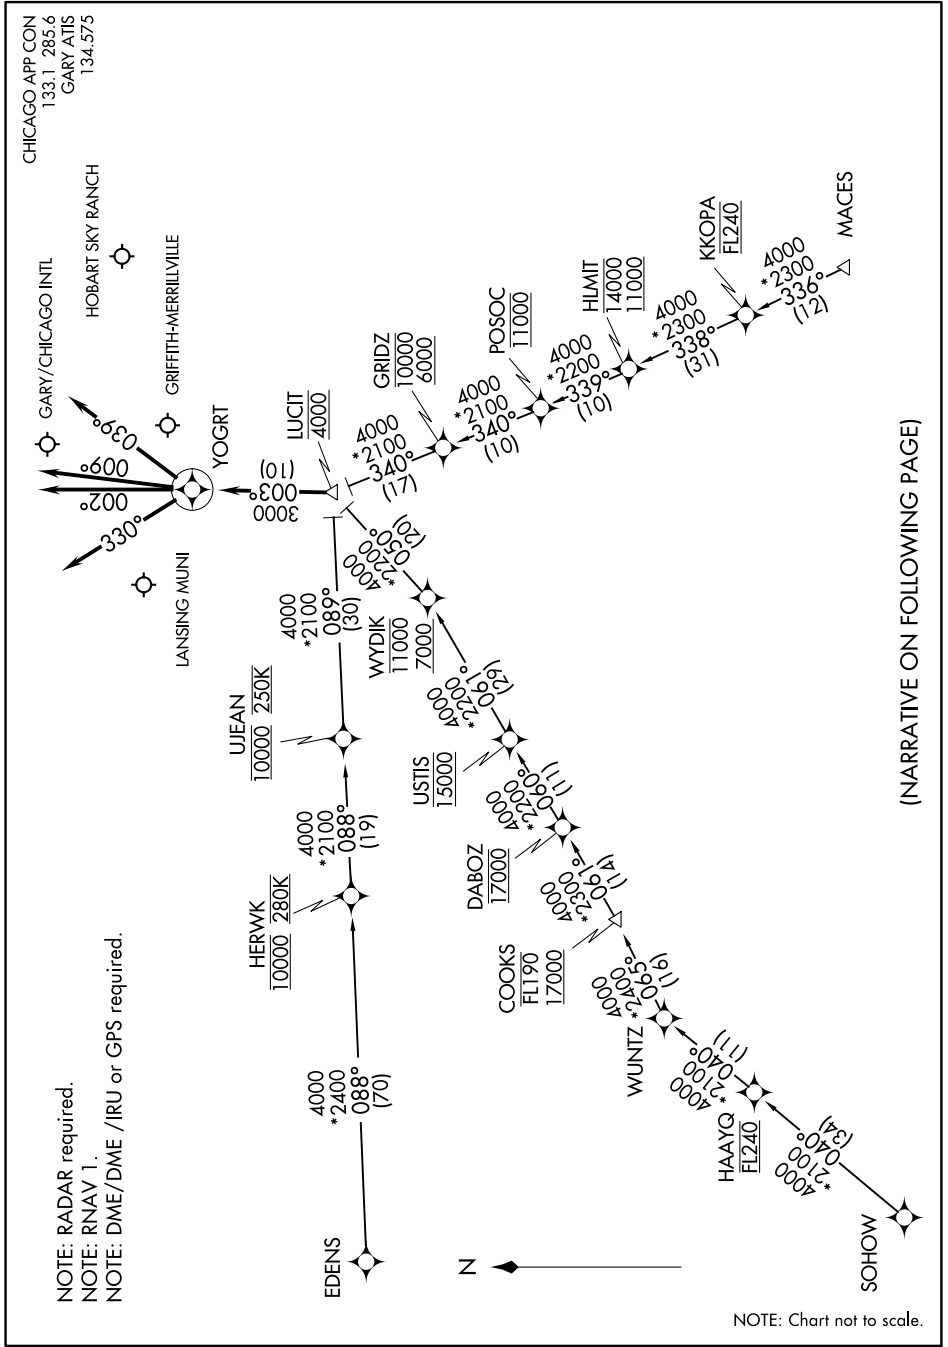

# LUCIT ONE ARRIVAL (RNAV)

GARY, INDIANA

EC-2: 20 JUL 2017 to 17 AUG 2017

# LUCIT ONE ARRIVAL (RNAV)

GARY, INDIANA