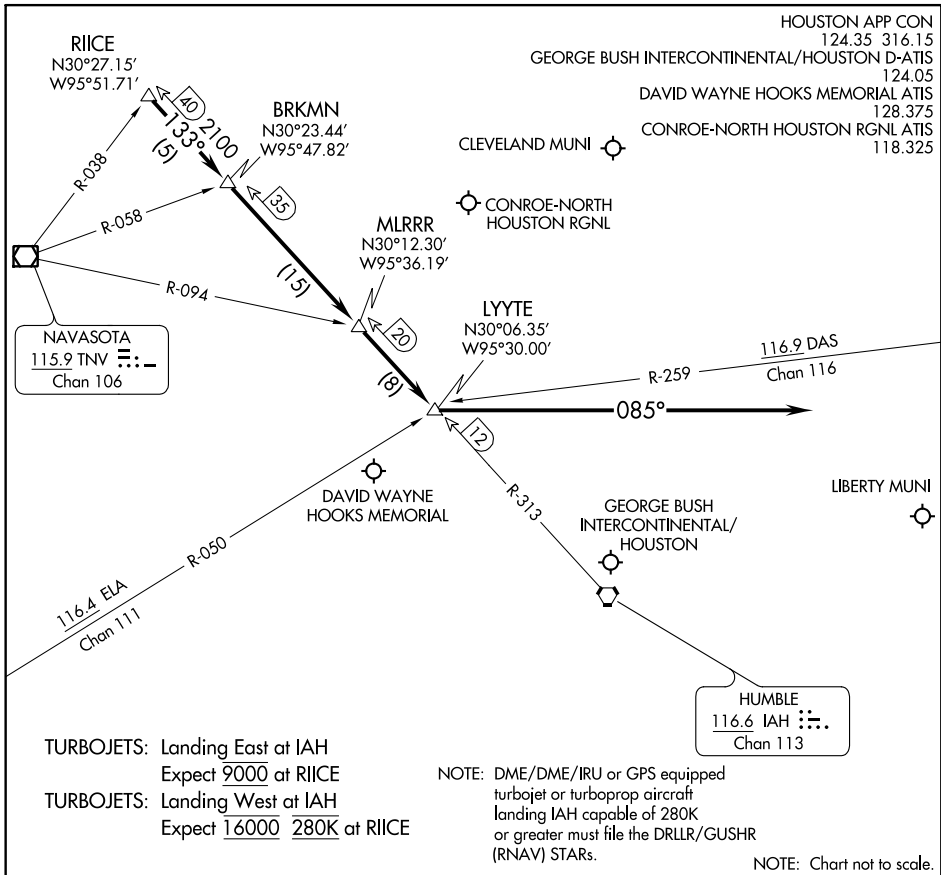

RIICE EIGHT ARRIVAL

Arrival Routes

HOUSTON, TEXAS

SC-5, 20 JUL 2017 to 17 AUG 2017

SC-5, 20 JUL 2017 to 17 AUG 2017

ARRIVAL ROUTE DESCRIPTION

GEORGE BUSH INTERCONTINENTAL/HOUSTON (IAH):

.... From over RIICE INT on IAH R-313 to BRKMN INT, to MLRRR INT, to LYYTE INT.

LANDING RUNWAY 26L/R or 27:

.... Fly heading 085° for vectors to final approach course.

LANDING ALL OTHER RUNWAYS:

.... Expect vectors to final approach course at or prior to LYYTE INT.

FOR ALL OTHER AIRPORTS:

.... From over RIICE INT on IAH R-313 to BRKMN INT, thence as depicted to LYYTE INT expect vectors to final approach course at or prior to LYYTE INT.