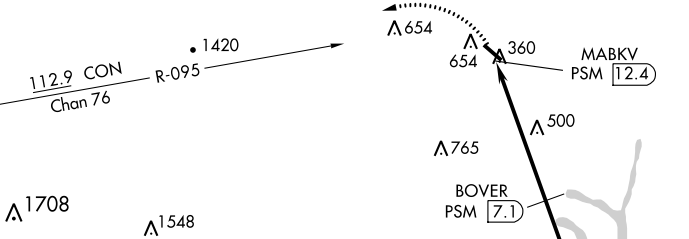

VOR/DME PSM 116.5 Chan 112	APP CRS 356°	Rwy Idg TDZE Apt Elev N/A N/A 322

VOR/DME-A
SKYHAVEN (D·AW)

⚠ When local altimeter not received, use Portsmouth altimeter setting and increase all MDA 80 feet, and Circling visibility Cat B-C ¼ SM.
⚠ MISSED APPROACH: Climbing left turn to 3500 on heading 270° and CON VOR/DME R-095 to CON VOR/DME and hold.

ASOS
135.275

BOSTON APP CON
125.05 269.4

UNICOM
122.7 (CTAF) **⓪**