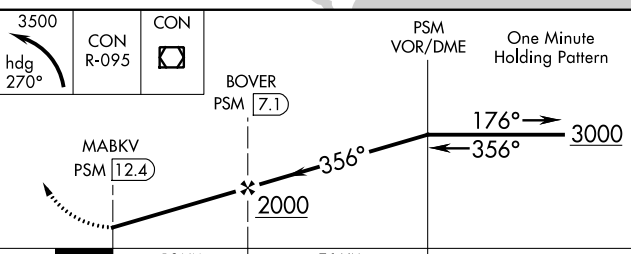

VOR/DME PSM 116.5 Chan 112	APP CRS 356°	Rwy Idg TDZE Apt Elev N/A N/A 322
--	------------------------	---

VOR/DME-A
SKYHAVEN (D·AW)

⚠ When local altimeter not received, use Portsmouth altimeter setting and increase all MDA 80 feet, and Circling visibility Cat B-C ¼ SM.
⚠ MISSED APPROACH: Climbing left turn to 3500 on heading 270° and CON VOR/DME R-095 to CON VOR/DME and hold.

ASOS
135.275

BOSTON APP CON
125.05 269.4

UNICOM
122.7 (CTAF) **⓪**

ELEV 322

CATEGORY	A	B	C	D
CIRCLING	1020-1	698 (700-1)	1020-2 698 (700-2)	NA

NE-1, 20 JUL 2017 to 17 AUG 2017

NE-1, 20 JUL 2017 to 17 AUG 2017