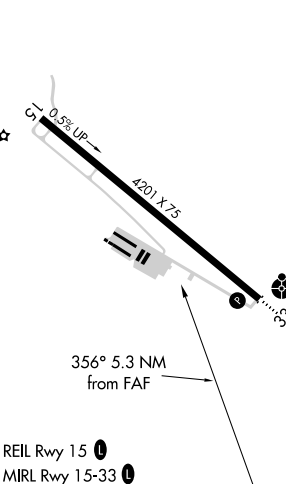

ELEV 322

CATEGORY	A	B	C	D
CIRCLING	1020-1	698 (700-1)	1020-2 698 (700-2)	NA