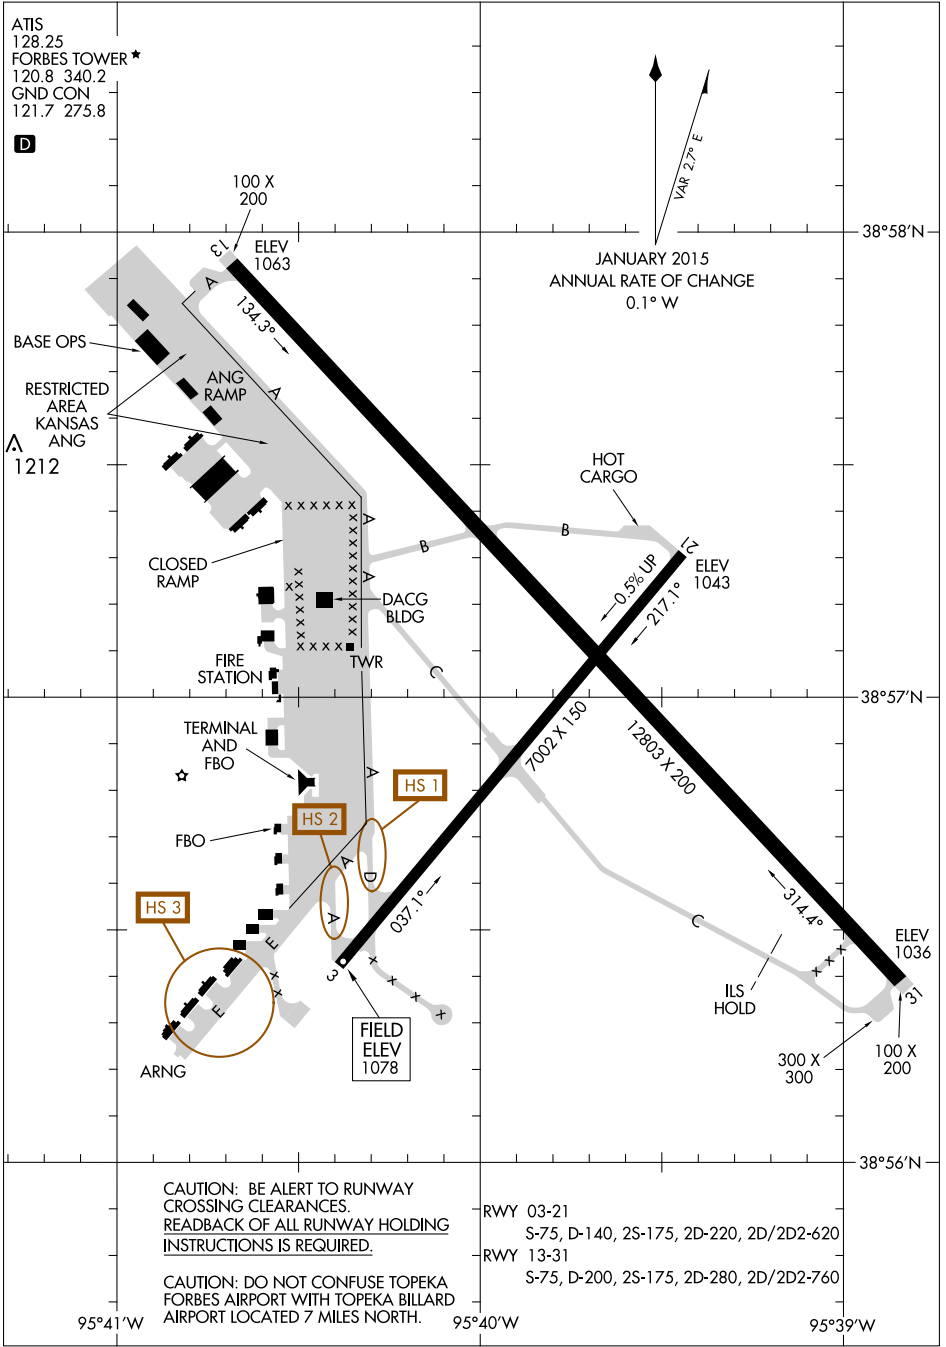

17229

AIRPORT DIAGRAM

AL-424 (FAA)

TOPEKA RGNL (F0E)
TOPEKA, KANSAS

ATIS
128.25
FORBES TOWER ★
120.8 340.2
GND CON
121.7 275.8

JANUARY 2015
ANNUAL RATE OF CHANGE
0.1° W

NC-2, 14 SEP 2017 to 12 OCT 2017

NC-2, 14 SEP 2017 to 12 OCT 2017

CAUTION: BE ALERT TO RUNWAY CROSSING CLEARANCES. READBACK OF ALL RUNWAY HOLDING INSTRUCTIONS IS REQUIRED.

CAUTION: DO NOT CONFUSE TOPEKA FORBES AIRPORT WITH TOPEKA BILLIARD AIRPORT LOCATED 7 MILES NORTH.

RWY 03-21	S-75, D-140, 2S-175, 2D-220, 2D/2D2-620
RWY 13-31	S-75, D-200, 2S-175, 2D-280, 2D/2D2-760

AIRPORT DIAGRAM

17229

TOPEKA, KANSAS
TOPEKA RGNL (F0E)