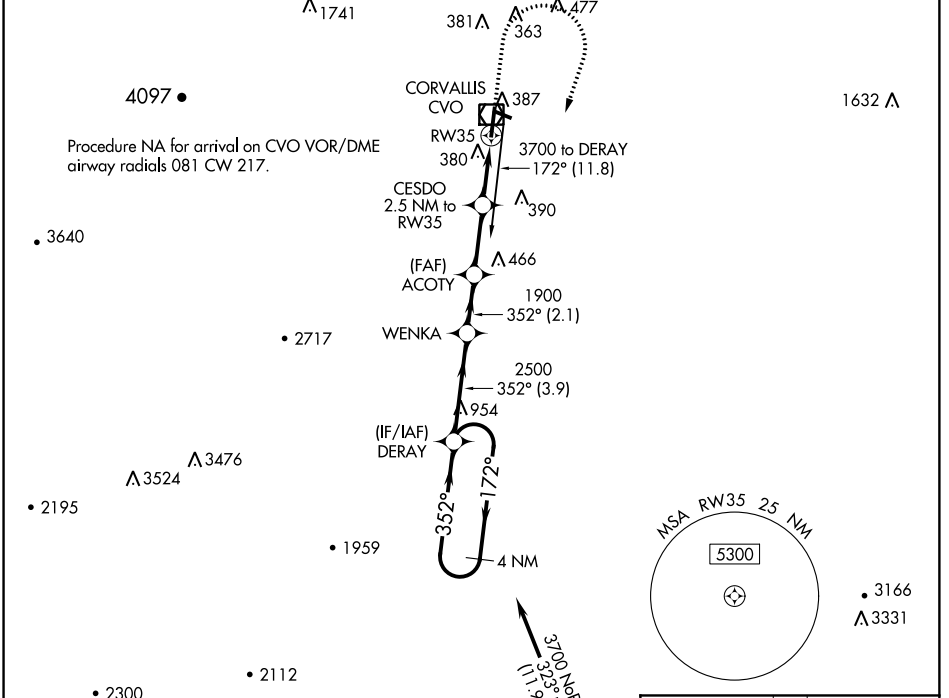

WAAS CH 69517 W35A	APP CRS 352°	Rwy Idg TDZE Apt Elev	5900 250 250
--	------------------------	-----------------------------	---

RNAV (GPS) RWY 35

CORVALLIS MUNI (CVO)

NA For uncompensated Baro-VNAV systems, LNAV/VNAV NA below -1.5°C (5°F) or above 54°C (130°F). DME/DME RNP-0.3 NA.

MISSED APPROACH: Climb to 1000 then climbing right turn to 3700 direct DERAY and hold, continue climb-in-hold to 3700.

AWOS-3 135.775	CASCADE APP CON ★ 127.5 348.7	UNICOM 123.075 (CTAF) 0
--------------------------	---	-----------------------------------

ELEV 250	D TDZE 250
----------	-------------------

CATEGORY	A	B	C	D
LPV DA	500-3/4 250 (300-3/4)			
LNAV/VNAV DA	551-1 301 (400-1)			
LNAV MDA	640-1	390 (400-1)	640-1 1/8	390 (400-1 1/8)
C CIRCLING	720-1 470 (500-1)	740-1 490 (500-1)	920-1 3/4 670 (700-1 3/4)	1080-2 3/4 830 (900-2 3/4)

NW-1, 14 SEP 2017 to 12 OCT 2017

NW-1, 14 SEP 2017 to 12 OCT 2017