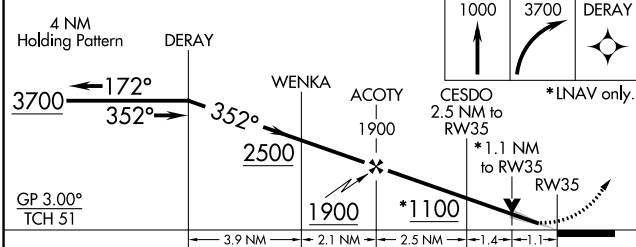

WAAS CH 69517 W35A	APP CRS 352°	Rwy Idg TDZE Apt Elev	5900 250 250
--	------------------------	-----------------------------	---

RNAV (GPS) RWY 35

CORVALLIS MUNI (CVO)

NA For uncompensated Baro-VNAV systems, LNAV/VNAV NA below -1.5°C (5°F) or above 54°C (130°F). DME/DME RNP-0.3 NA.

MISSED APPROACH: Climb to 1000 then climbing right turn to 3700 direct DERAY and hold, continue climb-in-hold to 3700.

AWOS-3 135.775	CASCADE APP CON ★ 127.5 348.7	UNICOM 123.075 (CTAF) 0
--------------------------	---	-----------------------------------

ELEV 250	D TDZE 250
----------	-------------------

CATEGORY	A	B	C	D
LPV DA	500-3/4 250 (300-3/4)			
LNAV/VNAV DA	551-1 301 (400-1)			
LNAV MDA	640-1	390 (400-1)	640-1 1/8	390 (400-1 1/8)
C CIRCLING	720-1 470 (500-1)	740-1 490 (500-1)	920-1 3/4 670 (700-1 3/4)	1080-2 3/4 830 (900-2 3/4)