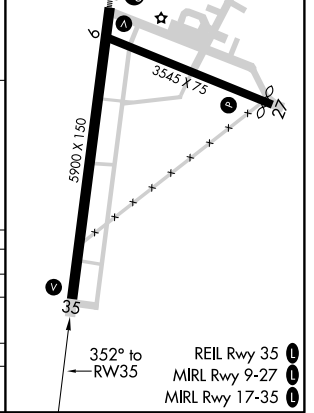

MISSED APPROACH: Climb to 1000 then climbing right turn to 3700 direct DERAY and hold, continue climb-in-hold to 3700.

AWOS-3 135.775	CASCADE APP CON ★ 127.5 348.7	UNICOM 123.075 (CTAF) 0
--------------------------	---	-----------------------------------

ELEV 250	D TDZE 250
----------	-------------------

CATEGORY	A	B	C	D
LPV DA	500-3/4 250 (300-3/4)			
LNAV/VNAV DA	551-1 301 (400-1)			
LNAV MDA	640-1	390 (400-1)	640-1 1/8	390 (400-1 1/8)
C CIRCLING	720-1 470 (500-1)	740-1 490 (500-1)	920-1 3/4 670 (700-1 3/4)	1080-2 3/4 830 (900-2 3/4)