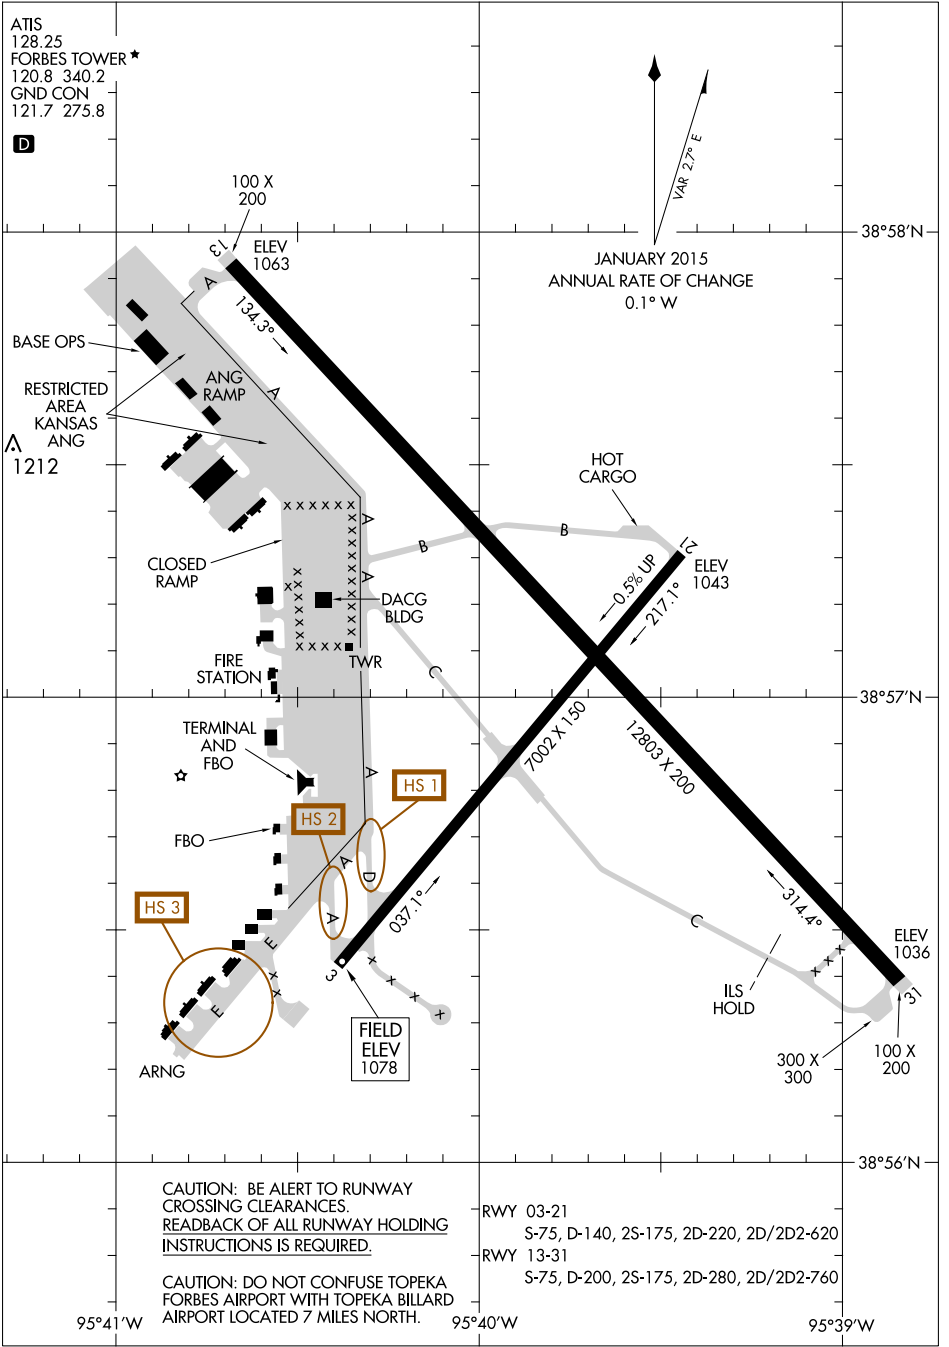

17229

AIRPORT DIAGRAM

AL-424 (FAA)

TOPEKA RGNL (F0E)
TOPEKA, KANSAS

ATIS
128.25
FORBES TOWER ★
120.8 340.2
GND CON
121.7 275.8

D

JANUARY 2015
ANNUAL RATE OF CHANGE
0.1° W

NC-2, 12 OCT 2017 to 09 NOV 2017

NC-2, 12 OCT 2017 to 09 NOV 2017

CAUTION: BE ALERT TO RUNWAY CROSSING CLEARANCES.
READBACK OF ALL RUNWAY HOLDING INSTRUCTIONS IS REQUIRED.

CAUTION: DO NOT CONFUSE TOPEKA FORBES AIRPORT WITH TOPEKA BILLIARD AIRPORT LOCATED 7 MILES NORTH.

RWY 03-21
S-75, D-140, 2S-175, 2D-220, 2D/2D2-620
RWY 13-31
S-75, D-200, 2S-175, 2D-280, 2D/2D2-760

AIRPORT DIAGRAM

17229

TOPEKA, KANSAS
TOPEKA RGNL (F0E)