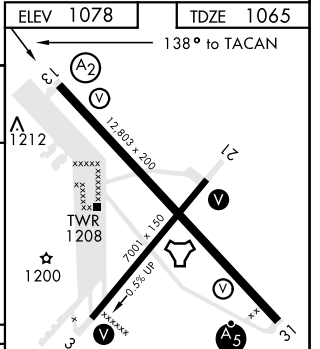

HI-TACAN RWY 13

TACAN FOE Chan 53	APCH CRS 138°	Rwy Idg 12,803 TDZE 1065 Arpt Elev 1078	JAL-424 [USAF]	TOPEKA RGNL (KFOE)
-----------------------------	-------------------------	--	----------------	--------------------

▽ * Inoperative table does not apply.

SALS **(A2)**

MISSED APPROACH: Climbing right turn to 3000 via FOE TACAN R-213 to STANC/19 DME and hold.

ATIS 128.25	KANSAS CITY CENTER 123.8 343.7	FORBES TOWER ★ 120.8 (CTAF) 340.2	GND CON 121.7 275.8	ASOS
-----------------------	--	---	-------------------------------	------

NC-2, 12 OCT 2017 to 09 NOV 2017

NC-2, 12 OCT 2017 to 09 NOV 2017

EMERG SAFE ALT 100 NM 3600

CATEGORY	C	D	E
S-13 *	1600-1¼ 535 (600-1¼)	1600-1½ 535	(600-1½)
CIRCLING	1600-1½ 522 (600-1½)	1700-2 622 (700-2)	1720-2¼ 642 (700-2¼)