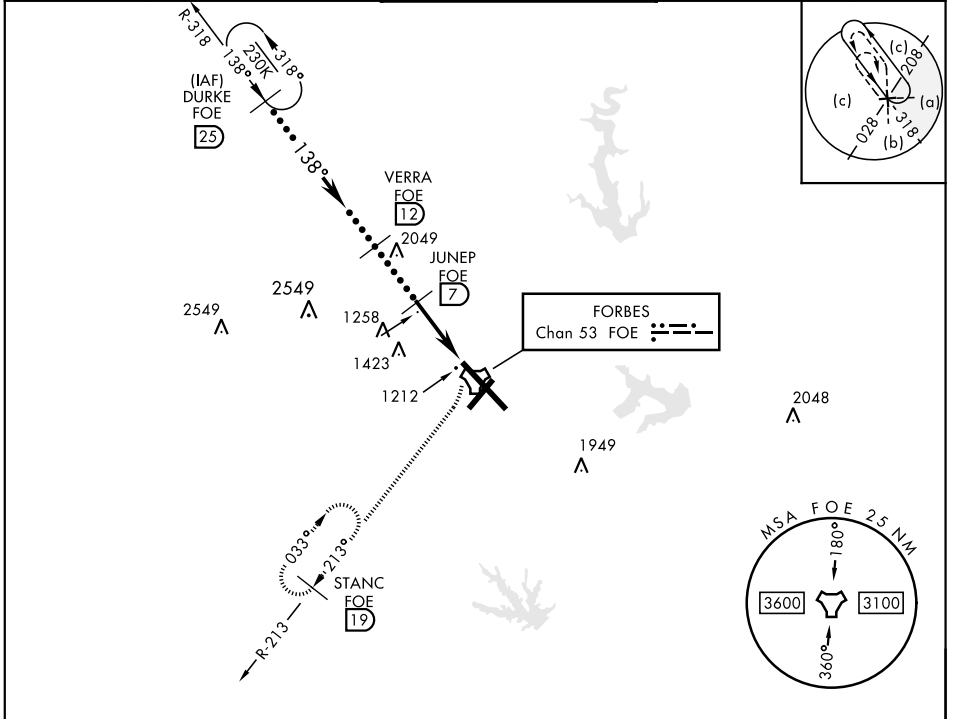

HI-TACAN RWY 13

TACAN FOE Chan 53	APCH CRS 138°	Rwy Idg 12,803 TDZE 1065 Arpt Elev 1078	JAL-424 [USAF]	TOPEKA RGNL (KFOE)
-----------------------------	-------------------------	--	----------------	--------------------

▽ * Inoperative table does not apply.

SALS **(A2)**

MISSED APPROACH: Climbing right turn to 3000 via FOE TACAN R-213 to STANC/19 DME and hold.

ATIS 128.25	KANSAS CITY CENTER 123.8 343.7	FORBES TOWER ★ 120.8 (CTAF) 340.2	GND CON 121.7 275.8	ASOS
-----------------------	--	---	-------------------------------	------

NC-2, 12 OCT 2017 to 09 NOV 2017

NC-2, 12 OCT 2017 to 09 NOV 2017

EMERG SAFE ALT 100 NM 3600

CATEGORY	C	D	E
S-13 *	1600-1¼ 535 (600-1¼)	1600-1½ 535	(600-1½)
CIRCLING	1600-1½ 522 (600-1½)	1700-2 622 (700-2)	1720-2¼ 642 (700-2¼)

MIRL Rwy 3-21
REIL Rwy 3, 13, and 21
HIRL Rwy 13-31