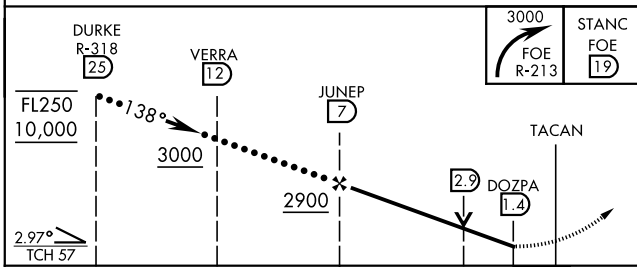

▽ * Inoperative table does not apply.

SALS **(A2)**

MISSED APPROACH: Climbing right turn to 3000 via FOE TACAN R-213 to STANC/19 DME and hold.

ATIS 128.25	KANSAS CITY CENTER 123.8 343.7	FORBES TOWER ★ 120.8 (CTAF) 340.2	GND CON 121.7 275.8	ASOS
-----------------------	--	---	-------------------------------	------

NC-2, 12 OCT 2017 to 09 NOV 2017

NC-2, 12 OCT 2017 to 09 NOV 2017

EMERG SAFE ALT 100 NM 3600

CATEGORY	C	D	E
S-13 *	1600-1¼ 535 (600-1¼)	1600-1½ 535	(600-1½)
CIRCLING	1600-1½ 522 (600-1½)	1700-2 622 (700-2)	1720-2¼ 642 (700-2¼)