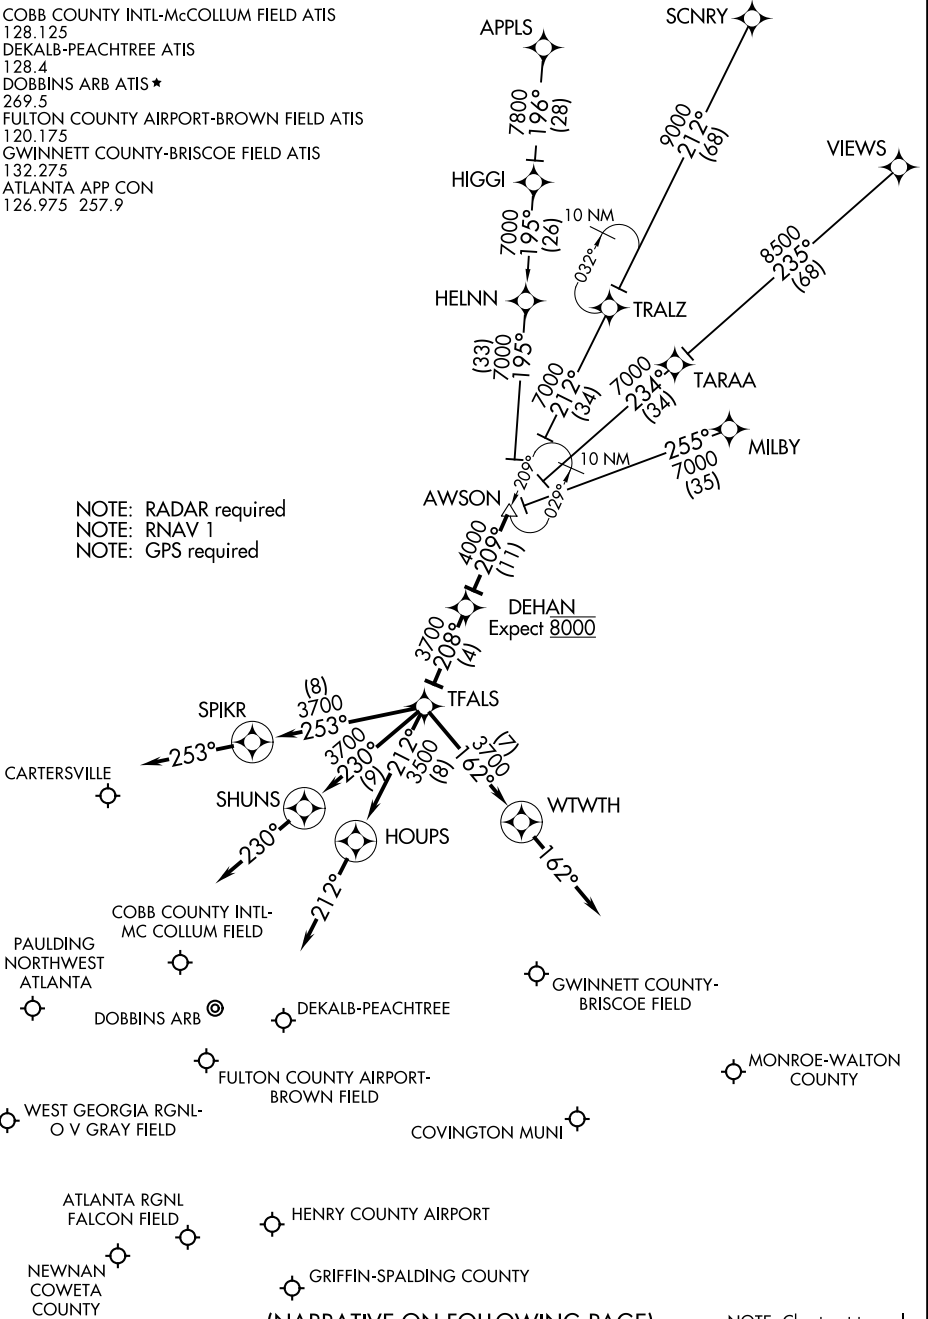

(AWSON.DEHAN1) 16315

DEHAN ONE ARRIVAL (RNAV)

ST-469 (FAA)

ATLANTA, GEORGIA

COBB COUNTY INTL-McCOLLUM FIELD ATIS
128.125
DEKALB-PEACHTREE ATIS
128.4
DOBBINS ARB ATIS *
269.5
FULTON COUNTY AIRPORT-BROWN FIELD ATIS
120.175
GWINNETT COUNTY-BRISCOE FIELD ATIS
132.275
ATLANTA APP CON
126.975 257.9

NOTE: RADAR required
NOTE: RNAV 1
NOTE: GPS required

(NARRATIVE ON FOLLOWING PAGE)

NOTE: Chart not to scale.

DEHAN ONE ARRIVAL (RNAV)

(AWSON.DEHAN1) 15SEP16

ATLANTA, GEORGIA

SE-4, 12 OCT 2017 to 09 NOV 2017

SE-4, 12 OCT 2017 to 09 NOV 2017