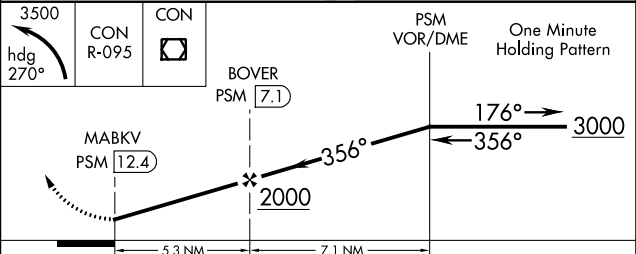

VOR/DME PSM 116.5 Chan 112	APP CRS 356°	Rwy Idg TDZE Apt Elev N/A N/A 322
--	------------------------	---

VOR/DME-A
SKYHAVEN (D·AW)

⚠ When local altimeter not received, use Portsmouth altimeter setting and increase all MDA 80 feet, and Circling visibility Cat B-C ¼ SM.
⚠ MISSED APPROACH: Climbing left turn to 3500 on heading 270° and CON VOR/DME R-095 to CON VOR/DME and hold.

ASOS 135.275	BOSTON APP CON 125.05 269.4	UNICOM 122.7 (CTAF) ⓪
------------------------	---------------------------------------	--

CATEGORY	A	B	C	D
CIRCLING	1020-1	698 (700-1)	1020-2 698 (700-2)	NA

NE-1, 12 OCT 2017 to 09 NOV 2017