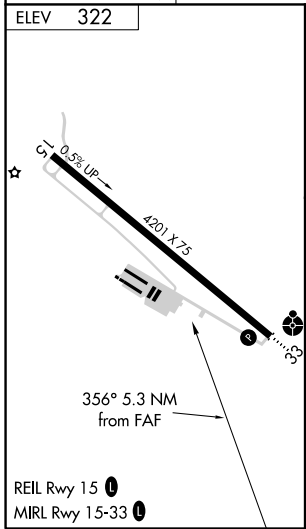

VOR/DME PSM 116.5 Chan 112	APP CRS 356°	Rwy Idg TDZE Apt Elev N/A N/A 322

VOR/DME-A
SKYHAVEN (D·AW)

⚠ When local altimeter not received, use Portsmouth altimeter setting and increase all MDA 80 feet, and Circling visibility Cat B-C ¼ SM.
⚠ MISSED APPROACH: Climbing left turn to 3500 on heading 270° and CON VOR/DME R-095 to CON VOR/DME and hold.

ASOS 135.275	BOSTON APP CON 125.05 269.4	UNICOM 122.7 (CTAF) ⓪

CATEGORY	A	B	C	D
CIRCLING	1020-1	698 (700-1)	1020-2 698 (700-2)	NA

NE-1, 12 OCT 2017 to 09 NOV 2017

NE-1, 12 OCT 2017 to 09 NOV 2017