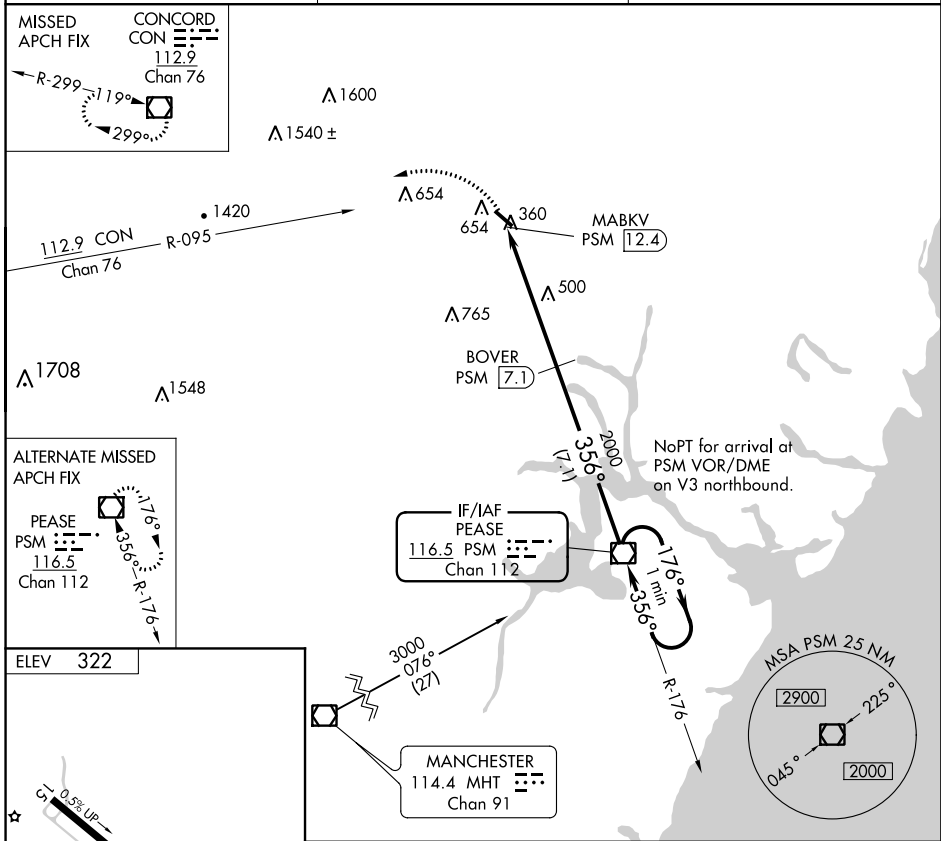

VOR/DME PSM 116.5 Chan 112	APP CRS 356°	Rwy Idg TDZE Apt Elev N/A N/A 322
--	------------------------	---

VOR/DME-A
SKYHAVEN (D·AW)

⚠ When local altimeter not received, use Portsmouth altimeter setting and increase all MDA 80 feet, and Circling visibility Cat B-C ¼ SM.
⚠ MISSED APPROACH: Climbing left turn to 3500 on heading 270° and CON VOR/DME R-095 to CON VOR/DME and hold.

ASOS 135.275	BOSTON APP CON 125.05 269.4	UNICOM 122.7 (CTAF) ⓪
------------------------	---------------------------------------	--

CATEGORY	A	B	C	D
CIRCLING	1020-1	698 (700-1)	1020-2 698 (700-2)	NA

NE-1, 12 OCT 2017 to 09 NOV 2017

NE-1, 12 OCT 2017 to 09 NOV 2017