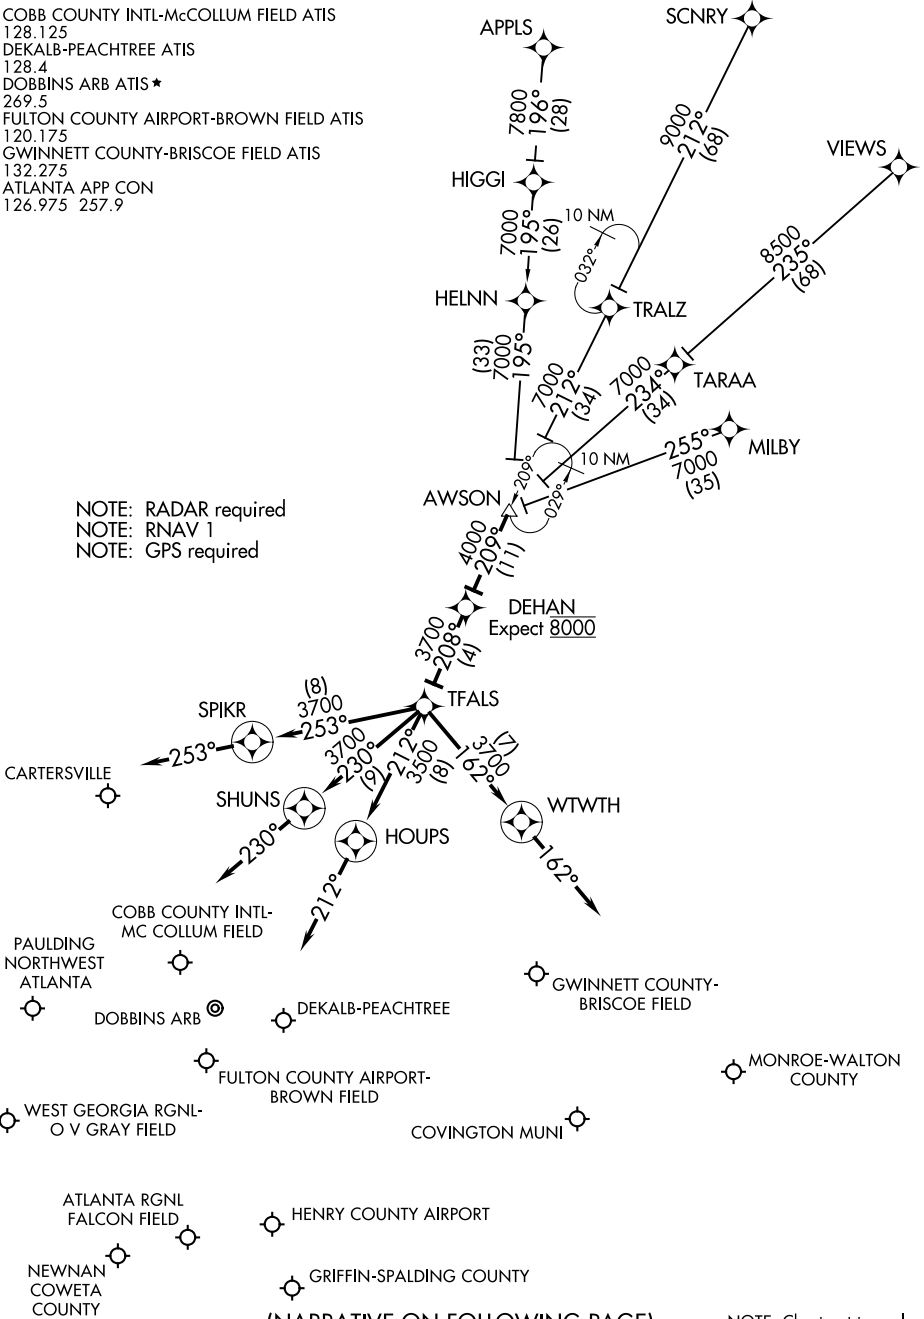

(AWSON.DEHAN1) 16315

DEHAN ONE ARRIVAL (RNAV)

ST-469 (FAA)

ATLANTA, GEORGIA

COBB COUNTY INTL-McCOLLUM FIELD ATIS
128.125
DEKALB-PEACHTREE ATIS
128.4
DOBBINS ARB ATIS *
269.5
FULTON COUNTY AIRPORT-BROWN FIELD ATIS
120.175
GWINNETT COUNTY-BRISCOE FIELD ATIS
132.275
ATLANTA APP CON
126.975 257.9

NOTE: RADAR required
NOTE: RNAV 1
NOTE: GPS required

(NARRATIVE ON FOLLOWING PAGE)

NOTE: Chart not to scale.

DEHAN ONE ARRIVAL (RNAV)

(AWSON.DEHAN1) 15SEP16

ATLANTA, GEORGIA

SE-4, 09 NOV 2017 to 07 DEC 2017

SE-4, 09 NOV 2017 to 07 DEC 2017