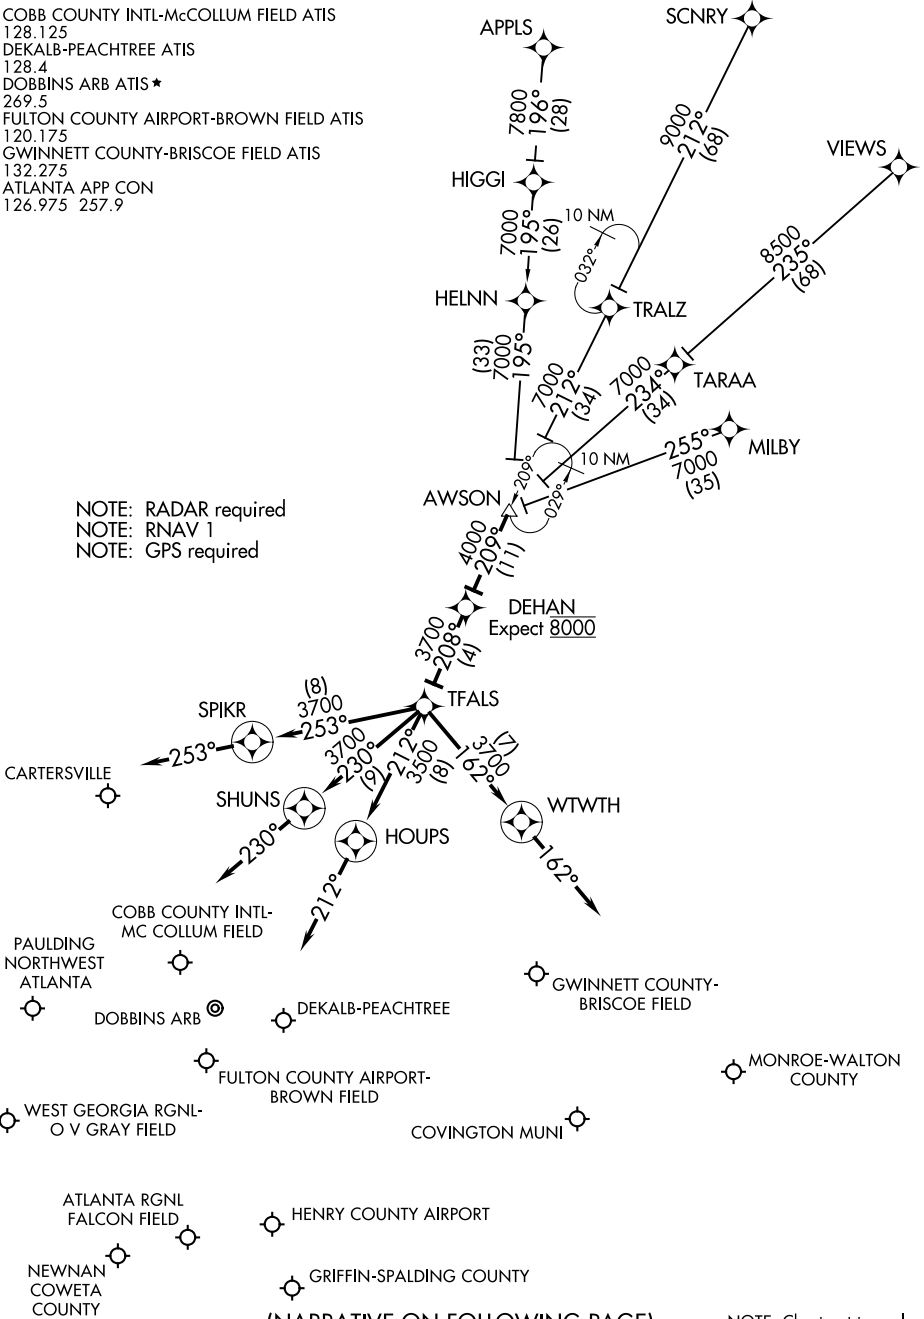

(AWSON.DEHAN1) 16315

DEHAN ONE ARRIVAL (RNAV)

ST-469 (FAA)

ATLANTA, GEORGIA

COBB COUNTY INTL-McCOLLUM FIELD ATIS
128.125
DEKALB-PEACHTREE ATIS
128.4
DOBBINS ARB ATIS *
269.5
FULTON COUNTY AIRPORT-BROWN FIELD ATIS
120.175
GWINNETT COUNTY-BRISCOE FIELD ATIS
132.275
ATLANTA APP CON
126.975 257.9

NOTE: RADAR required
NOTE: RNAV 1
NOTE: GPS required

(NARRATIVE ON FOLLOWING PAGE)

NOTE: Chart not to scale.

DEHAN ONE ARRIVAL (RNAV)

(AWSON.DEHAN1) 15SEP16

ATLANTA, GEORGIA

SE-4, 07 DEC 2017 to 04 JAN 2018

SE-4, 07 DEC 2017 to 04 JAN 2018