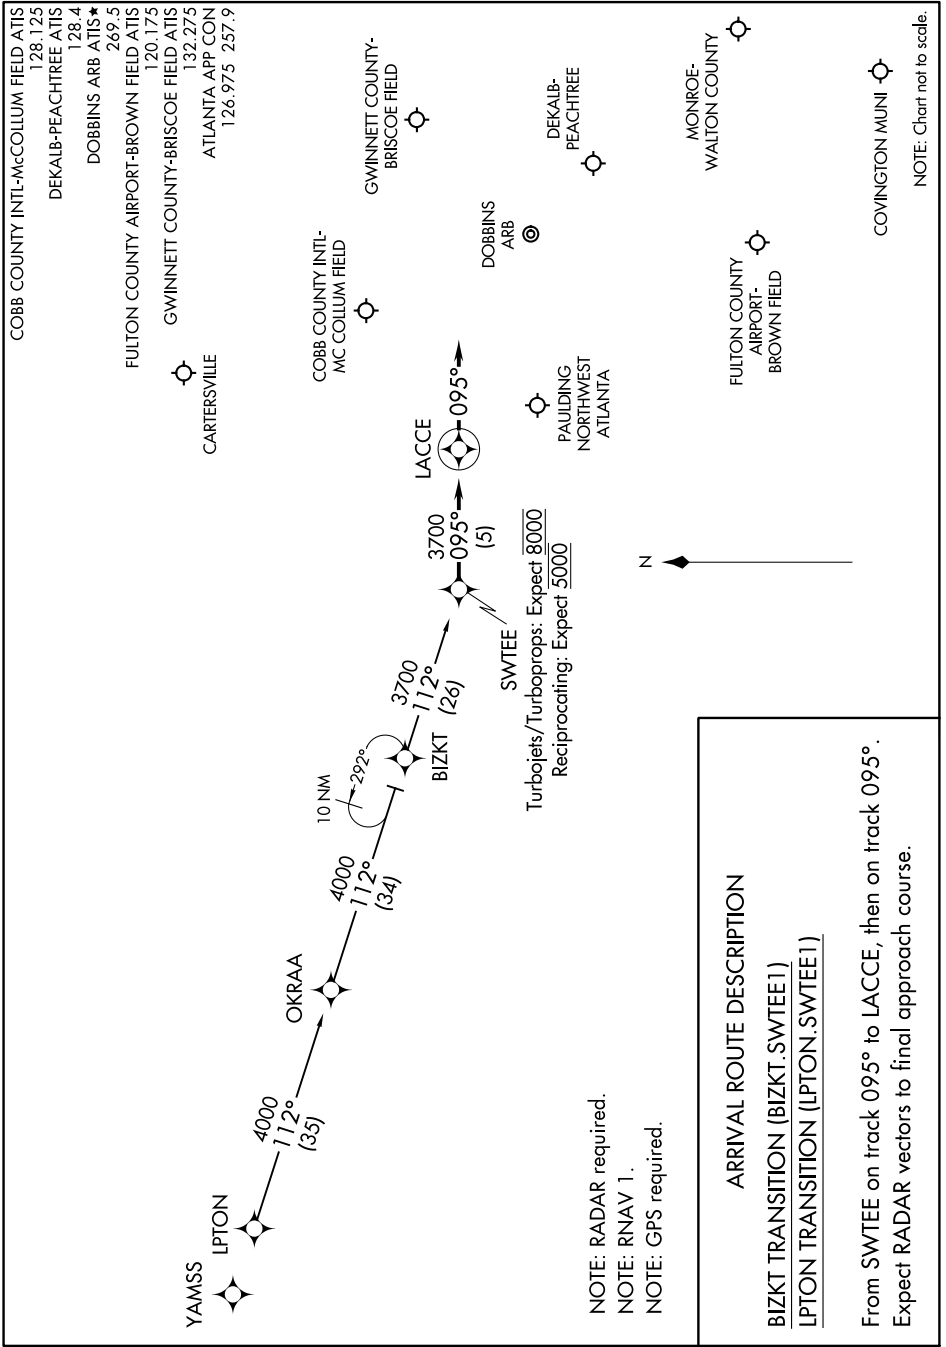

(SWTEE.SWTEE1) 16315

SWTEE ONE ARRIVAL (RNAV)

ST-469 (FAA)

ATLANTA, GEORGIA

SE-4, 07 DEC 2017 to 04 JAN 2018

SE-4, 07 DEC 2017 to 04 JAN 2018

SWTEE ONE ARRIVAL (RNAV)

(SWTEE.SWTEE1) 15SEP16

ATLANTA, GEORGIA