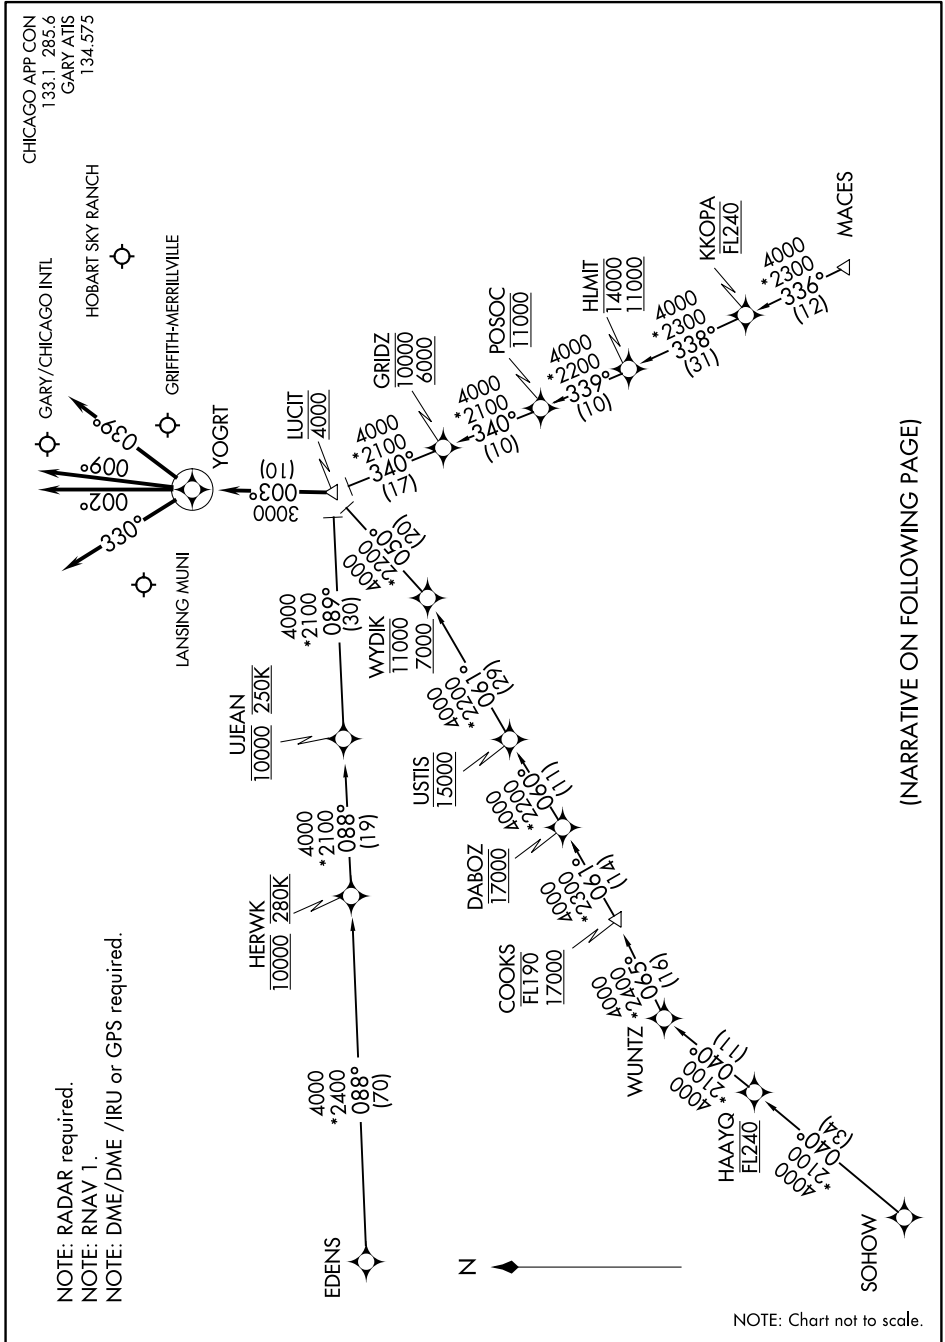

LUCIT ONE ARRIVAL (RNAV)

GARY, INDIANA

EC-2, 07 DEC 2017 to 04 JAN 2018

(NARRATIVE ON FOLLOWING PAGE)

LUCIT ONE ARRIVAL (RNAV)

GARY, INDIANA

EC-2, 07 DEC 2017 to 04 JAN 2018