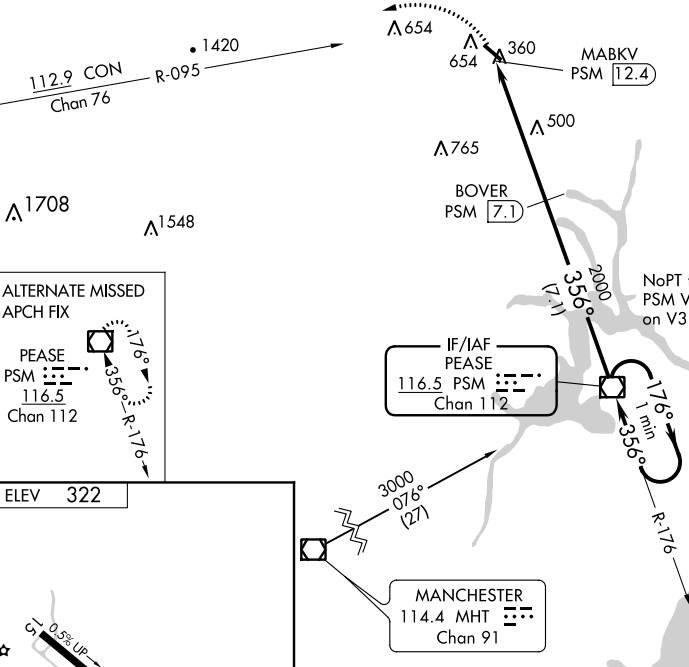

VOR/DME PSM 116.5 Chan 112	APP CRS 356°	Rwy Idg TDZE Apt Elev N/A N/A 322
--	------------------------	---

VOR/DME-A
SKYHAVEN (D.A.W)

⚠ When local altimeter not received, use Portsmouth altimeter setting and increase all MDA 80 feet, and Circling visibility Cat B-C ¼ SM.
⚠ MISSED APPROACH: Climbing left turn to 3500 on heading 270° and CON VOR/DME R-095 to CON VOR/DME and hold.

ASOS
135.275

BOSTON APP CON
125.05 269.4

UNICOM
122.7 (CTAF) **⓪**

CATEGORY	A	B	C	D
CIRCLING	1020-1	698 (700-1)	1020-2 698 (700-2)	NA

NE-1, 07 DEC 2017 to 04 JAN 2018

NE-1, 07 DEC 2017 to 04 JAN 2018