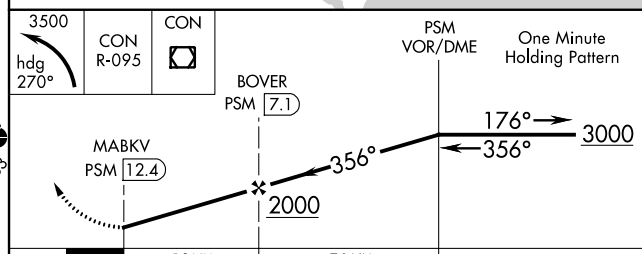

VOR/DME PSM 116.5 Chan 112	APP CRS 356°	Rwy Idg TDZE Apt Elev N/A N/A 322

VOR/DME-A
SKYHAVEN (D.A.W)

⚠ When local altimeter not received, use Portsmouth altimeter setting and increase all MDA 80 feet, and Circling visibility Cat B-C ¼ SM.
⚠ MISSED APPROACH: Climbing left turn to 3500 on heading 270° and CON VOR/DME R-095 to CON VOR/DME and hold.

ASOS
135.275

BOSTON APP CON
125.05 269.4

UNICOM
122.7 (CTAF) **⓪**

CATEGORY	A	B	C	D
CIRCLING	1020-1	698 (700-1)	1020-2 698 (700-2)	NA

NE-1, 07 DEC 2017 to 04 JAN 2018

NE-1, 07 DEC 2017 to 04 JAN 2018