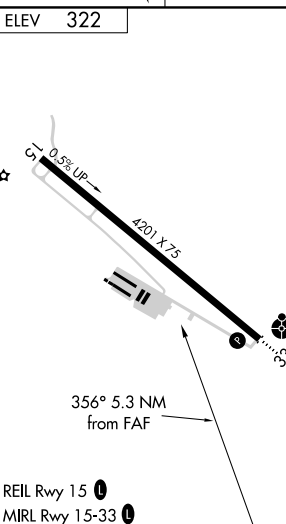

VOR/DME PSM 116.5 Chan 112	APP CRS 356°	Rwy Idg TDZE Apt Elev N/A N/A 322

VOR/DME-A
SKYHAVEN (D.A.W)

⚠ When local altimeter not received, use Portsmouth altimeter setting and increase all MDA 80 feet, and Circling visibility Cat B-C ¼ SM.
⚠ MISSED APPROACH: Climbing left turn to 3500 on heading 270° and CON VOR/DME R-095 to CON VOR/DME and hold.

ASOS
135.275

BOSTON APP CON
125.05 269.4

UNICOM
122.7 (CTAF) **⓪**

CATEGORY	A	B	C	D
CIRCLING	1020-1	698 (700-1)	1020-2 698 (700-2)	NA

NE-1, 07 DEC 2017 to 04 JAN 2018

NE-1, 07 DEC 2017 to 04 JAN 2018