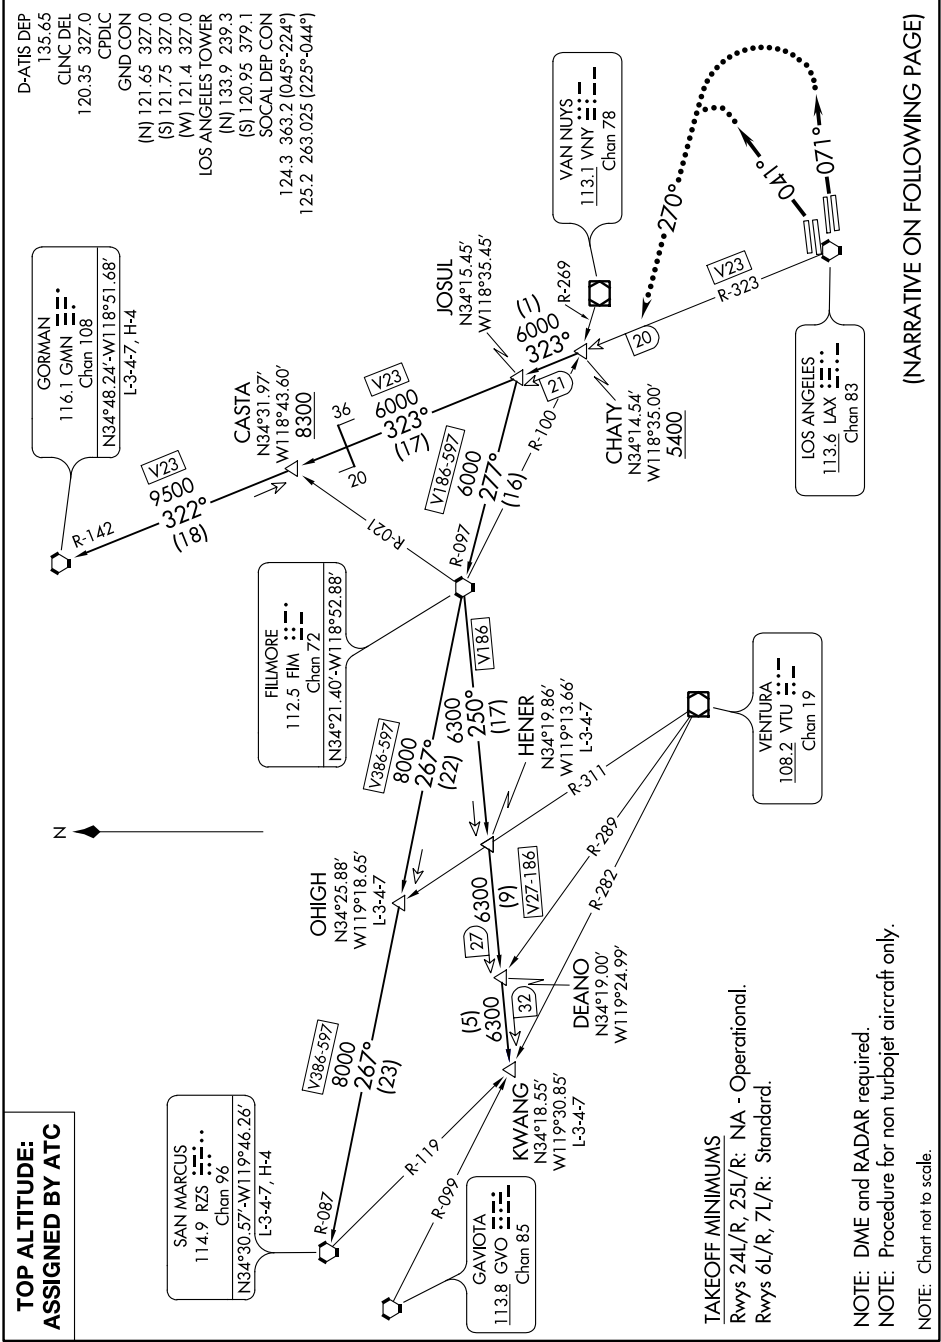

CHATY FIVE DEPARTURE

AL-237 (FAA)

LOS ANGELES INTL (LAX)
LOS ANGELES, CALIFORNIA

SW-3, 04 JAN 2018 to 01 FEB 2018

CHATY FIVE DEPARTURE

LOS ANGELES, CALIFORNIA
LOS ANGELES INTL (LAX)

(NARRATIVE ON FOLLOWING PAGE)

SW-3, 04 JAN 2018 to 01 FEB 2018