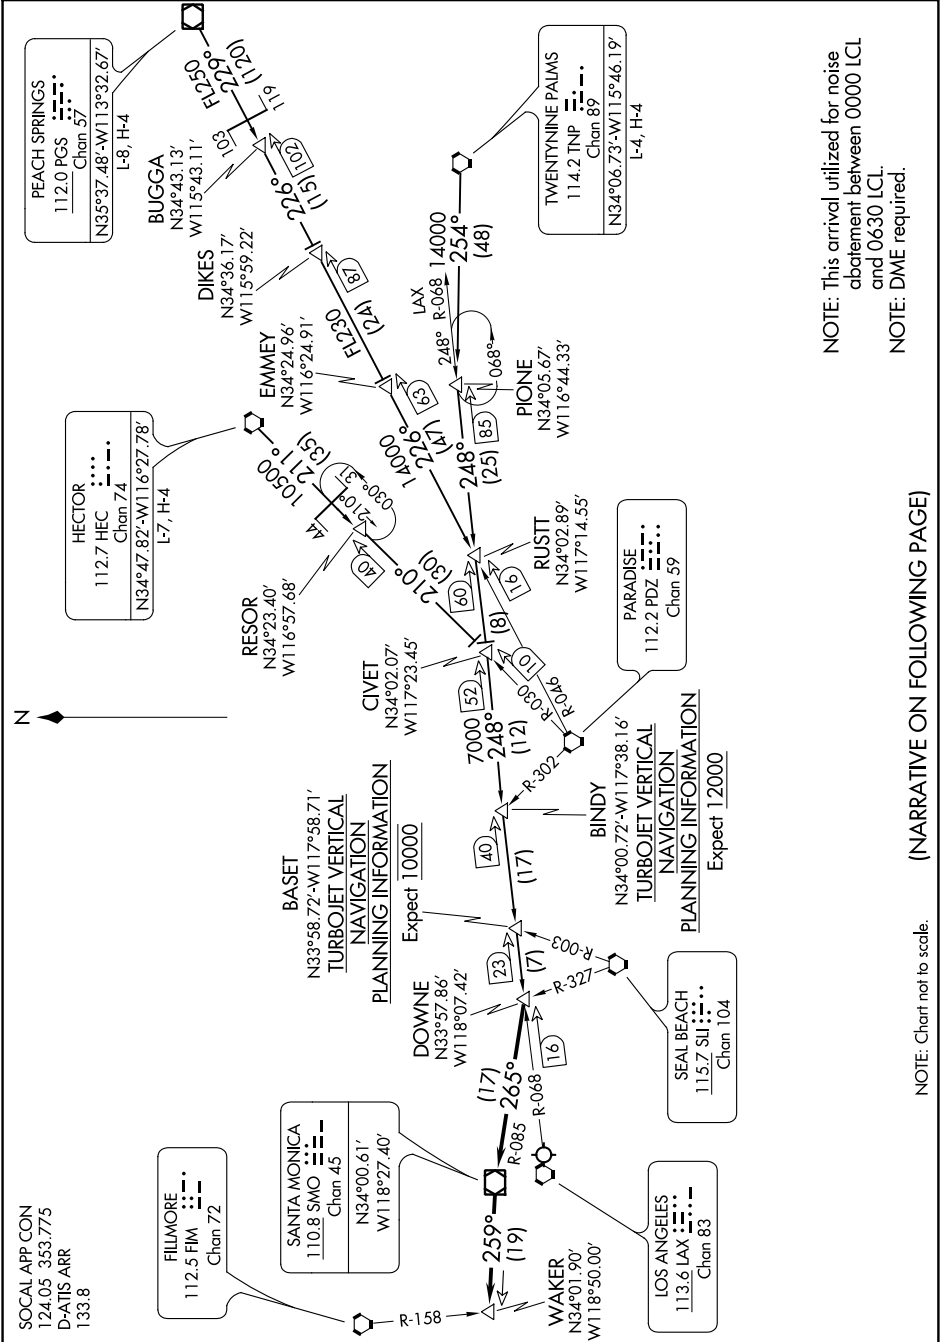

(DOWNE.DOWNE4) 17117
DOWNE FOUR ARRIVAL

AL-237 (FAA)

LOS ANGELES INTL (LAX)
 LOS ANGELES, CALIFORNIA

SW-3, 04 JAN 2018 to 01 FEB 2018

NOTE: This arrival utilized for noise abatement between 0000 LCL and 0630 LCL.
 NOTE: DME required.

(NARRATIVE ON FOLLOWING PAGE)

NOTE: Chart not to scale.

SW-3, 04 JAN 2018 to 01 FEB 2018

(DOWNE.DOWNE4) 27MAY93
DOWNE FOUR ARRIVAL

LOS ANGELES, CALIFORNIA
 LOS ANGELES INTL (LAX)