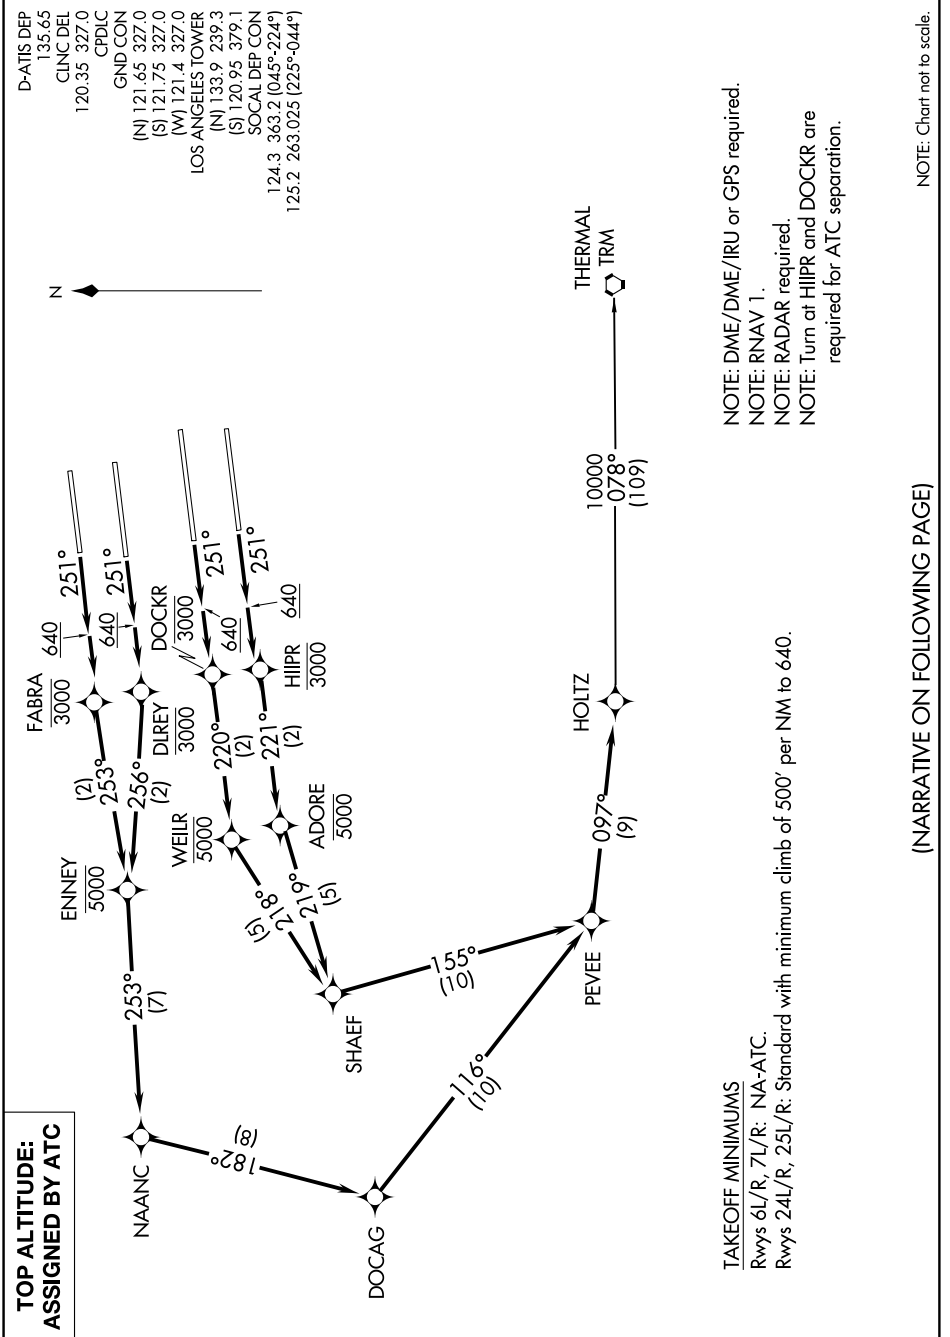

HOLTZ THREE DEPARTURE (RNAV)

AL-237 (FAA)

LOS ANGELES INTL (LAX)
LOS ANGELES, CALIFORNIA

SW-3, 04 JAN 2018 to 01 FEB 2018

NOTE: Chart not to scale.

(NARRATIVE ON FOLLOWING PAGE)

SW-3, 04 JAN 2018 to 01 FEB 2018

HOLTZ THREE DEPARTURE (RNAV)

LOS ANGELES, CALIFORNIA
LOS ANGELES INTL (LAX)