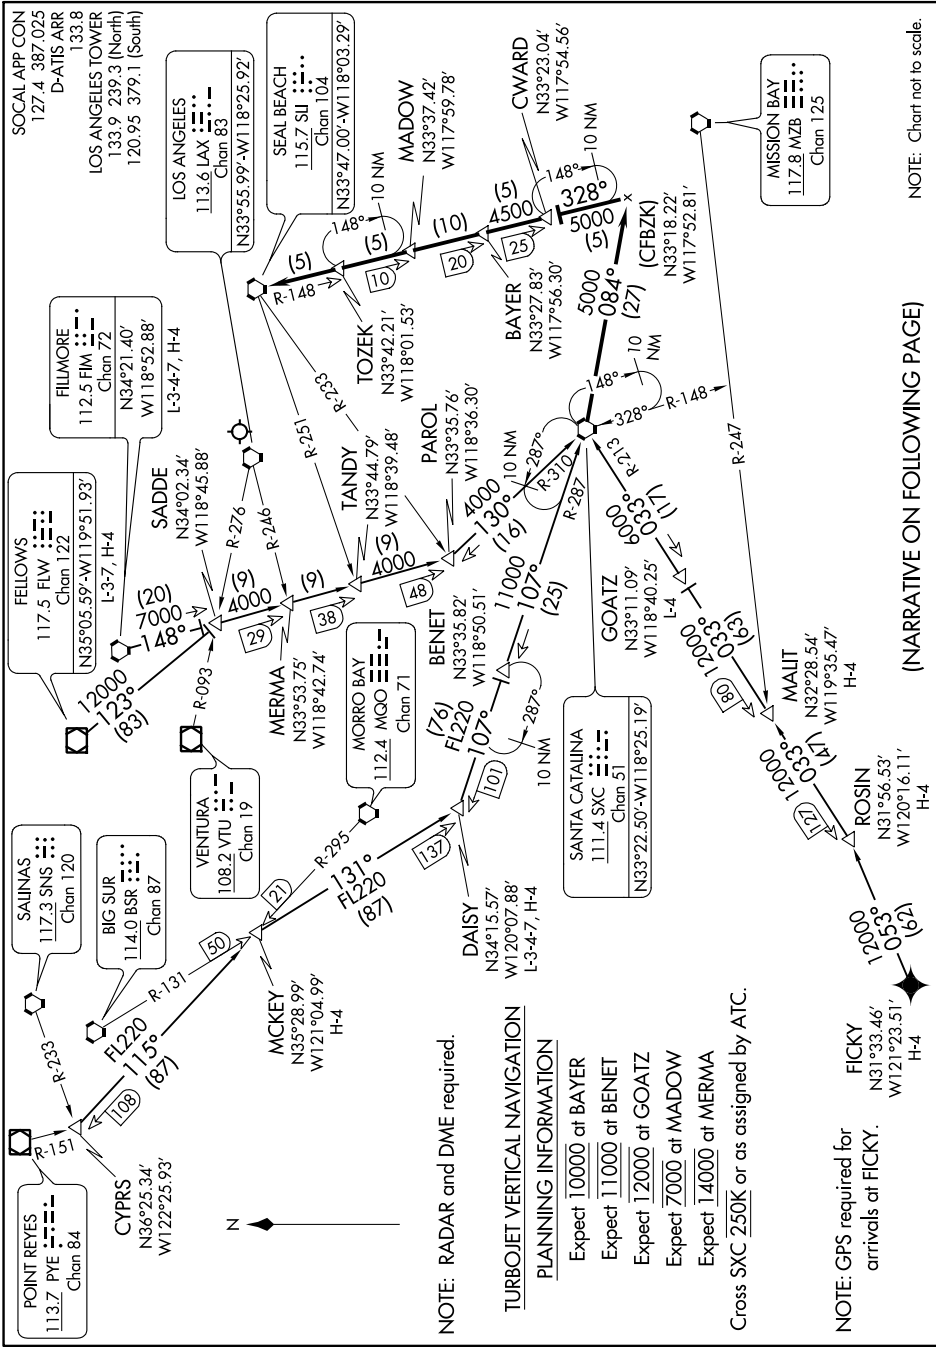

# LEENA SIX ARRIVAL

AL-237 (FAA)

LOS ANGELES INTL (LAX)  
LOS ANGELES, CALIFORNIA

SW-3, 04 JAN 2018 to 01 FEB 2018

(NARRATIVE ON FOLLOWING PAGE)

SW-3, 04 JAN 2018 to 01 FEB 2018