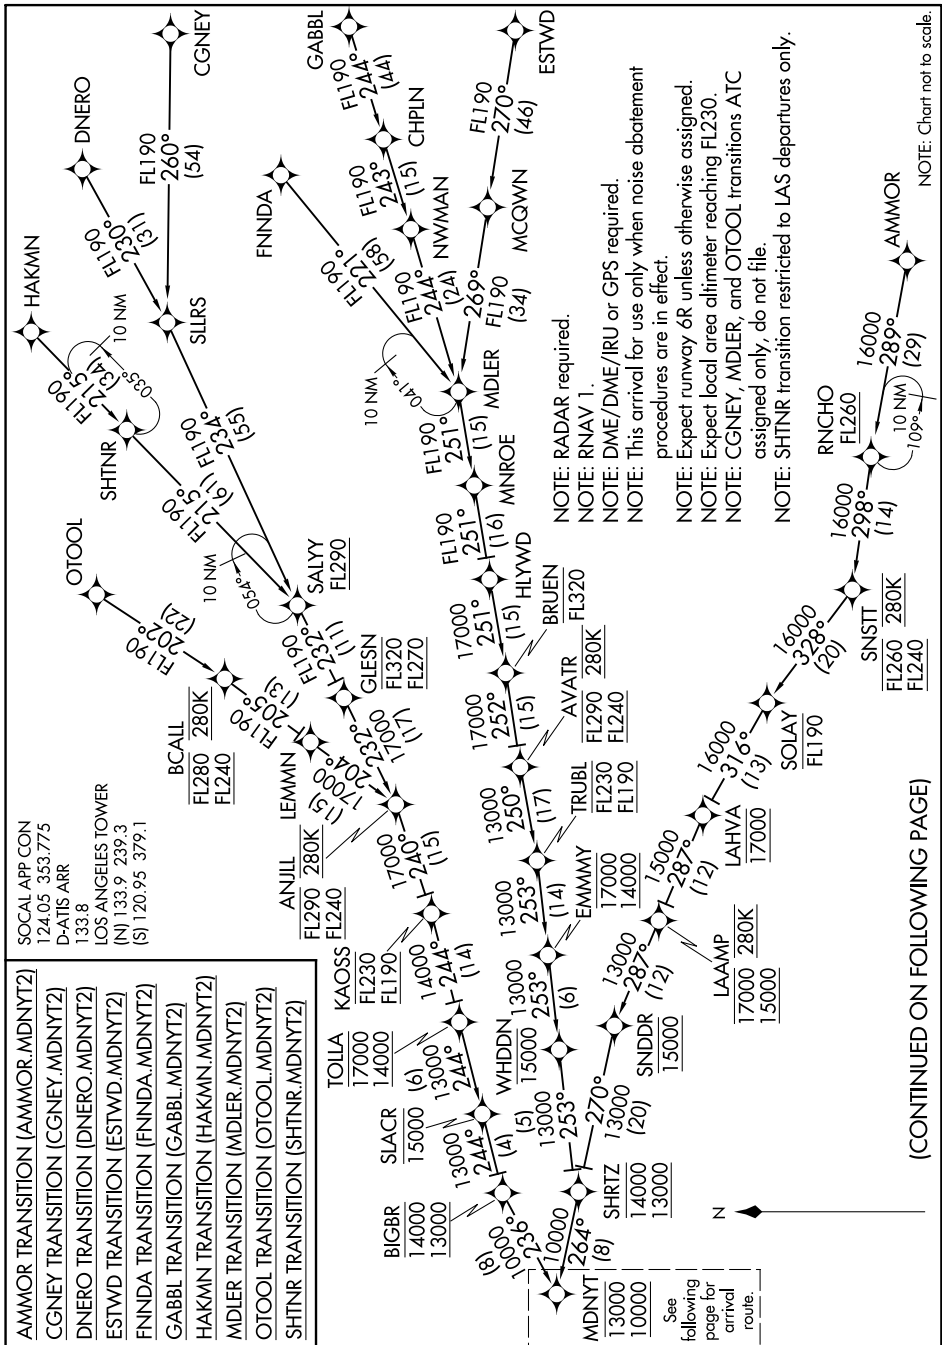

# MDNYT TWO ARRIVAL (RNAV) Transition Routes

SW-3, 04 JAN 2018 to 01 FEB 2018

(CONTINUED ON FOLLOWING PAGE)

SW-3, 04 JAN 2018 to 01 FEB 2018

# MDNYT TWO ARRIVAL (RNAV) Transition Routes