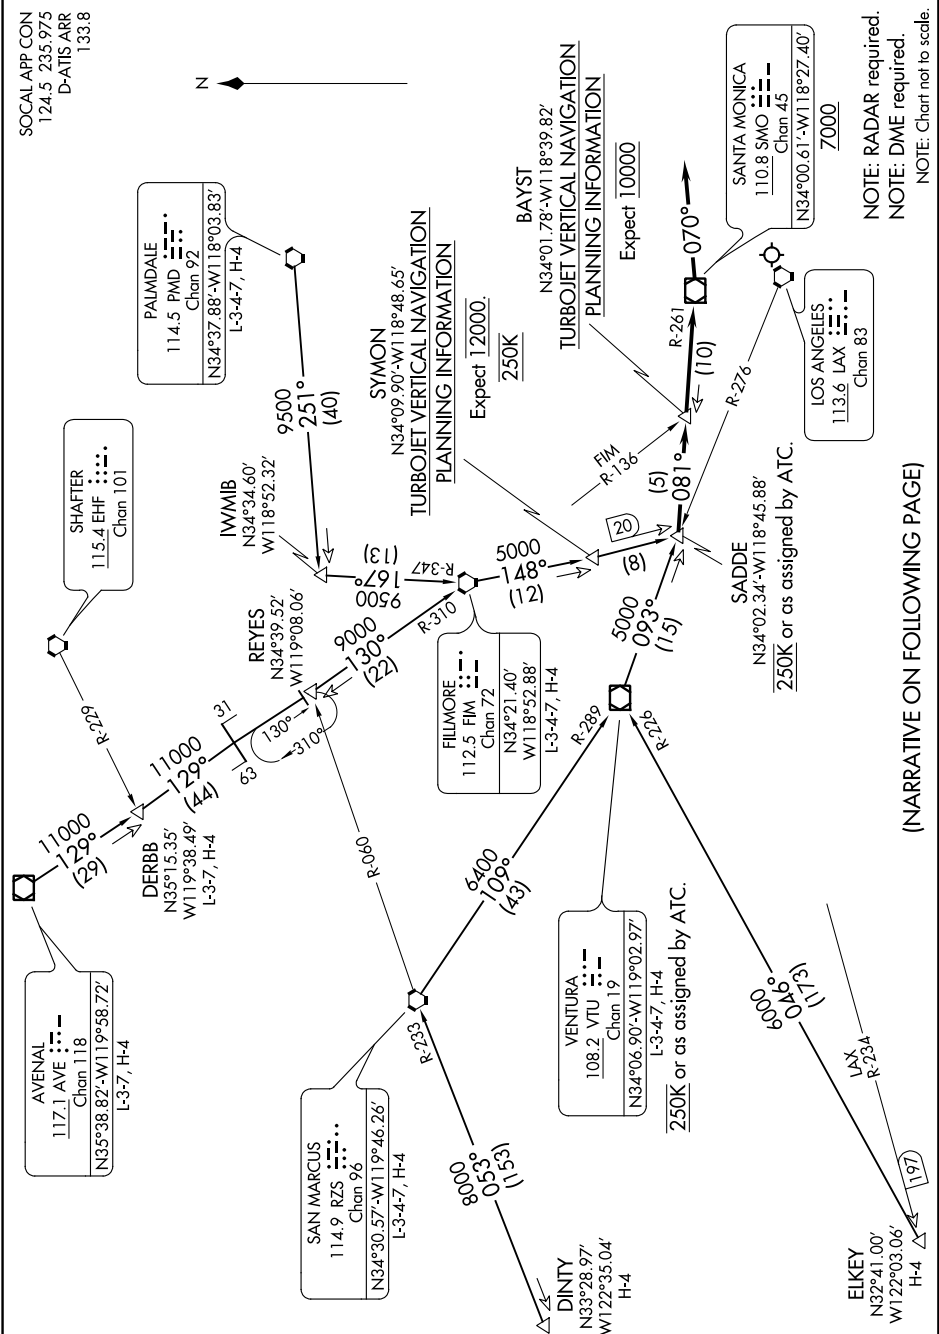

SADDE EIGHT ARRIVAL

AL-237 (FAA)

LOS ANGELES INTL (LAX)

LOS ANGELES, CALIFORNIA

SW-3, 04 JAN 2018 to 01 FEB 2018

(NARRATIVE ON FOLLOWING PAGE)

NOTE: RADAR required.
NOTE: DME required.
NOTE: Chart not to scale.

SW-3, 04 JAN 2018 to 01 FEB 2018

SADDE EIGHT ARRIVAL

LOS ANGELES, CALIFORNIA

LOS ANGELES INTL (LAX)